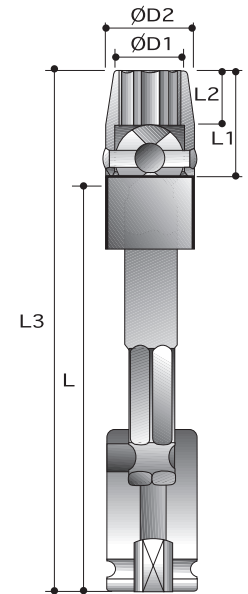

Order No.	size	D2	D1	L2	L1	L	L3
		mm	mm	mm	mm	mm	mm
P6271QS08	8mm	19.1	11.1	7.9	19.1	75	96
P6271QS09	9mm	19.1	14.3	9.5	20.6	75	98
P6271QS10	10mm	19.1	15.1	9.5	20.6	75	98
P6271QS11	11mm	22.2	15.9	10.3	23.8	75	101
P6271QS12	12mm	22.2	17.5	10.3	23.8	75	101
P6271QS13	13mm	22.2	17.5	11.9	25.4	75	103
P6271QS14	14mm	22.2	19.1	13.5	27.0	75	105
P6271QS15	15mm	25.4	19.8	14.3	28.6	75	106
P6271QS16	16mm	25.4	21.4	15.9	30.2	75	108
P6271QS17	17mm	25.4	25.4	17.5	31.8	75	110
P6271QS18	18mm	25.4	25.4	17.5	31.8	75	110
P6271QS19	19mm	31.8	26.2	16.3	34.9	75	114
P6271RS08	8mm	19.1	11.1	7.9	19.1	100	121
P6271RS09	9mm	19.1	14.3	9.5	20.6	100	123
P6271RS10	10mm	19.1	15.1	9.5	20.6	100	123
P6271RS11	11mm	22.2	15.9	10.3	23.8	100	126
P6271RS12	12mm	22.2	17.5	10.3	23.8	100	126
P6271RS13	13mm	22.2	17.5	11.9	25.4	100	128
P6271RS14	14mm	22.2	19.1	13.5	27.0	100	130
P6271RS15	15mm	25.4	19.8	14.3	28.6	100	131
P6271RS16	16mm	25.4	21.4	15.9	30.2	100	133
P6271RS17	17mm	25.4	25.4	17.5	31.8	100	135
P6271RS18	18mm	25.4	25.4	17.5	31.8	100	135
P6271RS19	19mm	31.8	26.2	16.3	34.9	100	139
P6271SS08	8mm	19.1	11.1	7.9	19.1	150	171
P6271SS09	9mm	19.1	14.3	9.5	20.6	150	173
P6271SS10	10mm	19.1	15.1	9.5	20.6	150	173
P6271SS11	11mm	22.2	15.9	10.3	23.8	150	176
P6271SS12	12mm	22.2	17.5	10.3	23.8	150	176
P6271SS13	13mm	22.2	17.5	11.9	25.4	150	178
P6271SS14	14mm	22.2	19.1	13.5	27.0	150	180
P6271SS15	15mm	25.4	19.8	14.3	28.6	150	181
P6271SS16	16mm	25.4	21.4	15.9	30.2	150	183
P6271SS17	17mm	25.4	25.4	17.5	31.8	150	185
P6271SS18	18mm	25.4	25.4	17.5	31.8	150	185
P6271SS19	19mm	31.8	26.2	16.3	34.9	150	189