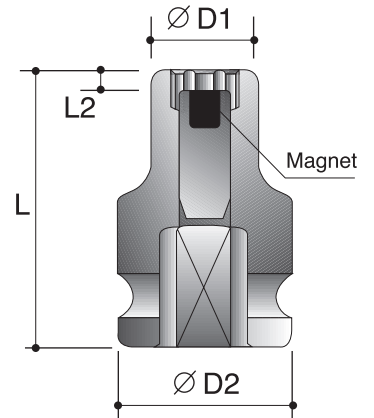

6-Point Sockets - With Magnetic

Order No.	size	D2	D1	L2	L
		mm	mm	mm	mm
P6040P006	3/16"	13	8.5	3	23
P6040P007	7/32"	13	9.5	3	23
P6040P008	1/4"	13	10.3	3	23
P6040P009	9/32"	13	11.3	3	23
P6040P010	5/16"	13	12.5	3	23
P6040P011	11/32"	13	13.8	4	23
P6040P012	3/8"	13	15	4	23
P6040P014	7/16"	13	16.3	5	23
P6040P016	1/2"	13	18.8	5	23
P6050P040	4mm	13	7.6	3	23
P6050P045	4.5mm	13	8.2	3	23
P6050P050	5mm	13	8.8	3	23
P6050P055	5.5mm	13	9.5	3	23
P6050P060	6mm	13	10	3	23
P6050P070	7mm	13	11.3	3	23
P6050P080	8mm	13	12.5	3	23
P6050P090	9mm	13	13.8	4	23
P6050P100	10mm	13	15	4	23
P6050P110	11mm	13	16.3	5	23
P6050P120	12mm	13	17	5	23
P6050P130	13mm	13	18.8	5	23