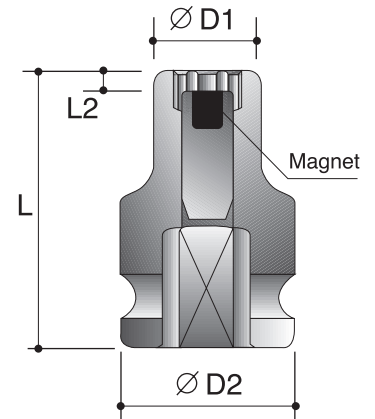

CAUTION: Always wear safety goggles when using impact equipment. Do not hold socket while in use.