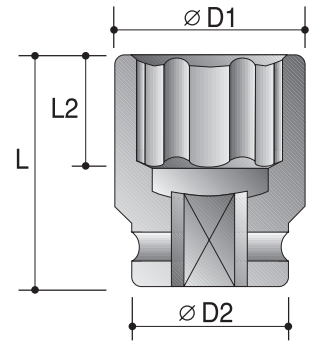

CAUTION: Always wear safety goggles when using impact equipment. Do not hold socket while in use.

1/2"

Power Sockets

6-Point Sockets

Order No.	size	D2	D1	L2	L
		mm	mm	mm	mm
P60020008	1/4"	22	13	5	38
P60020010	5/16"	22	15	9	38
P60020012	3/8"	22	16	12	38
P60020014	7/16"	22	18	12	38
P60020016	1/2"	22	20	12	38
P60020018	9/16"	24	22	12	38
P60020020	5/8"	25	25	12	38
P60020022	11/16"	26	26	13	38
P60020024	3/4"	28	28	13	38
P60020026	13/16"	30	30	13	38
P60020028	7/8"	32	32	13	38
P60020030	15/16"	34	34	13	38
P60020100	1"	36	36	14	38
P60020102	1-1/16"	38	38	16	40
P60020104	1-1/8"	38	40	16	40
P60020106	1-3/16"	38	42	16	40
P60020108	1-1/4"	38	44	18	40
<hr/>					
P60720006	6mm	25	13	5	38
P60720007	7mm	25	14	5	38
P60720008	8mm	25	14	9	38
P60720009	9mm	25	15	12	38
P60720010	10mm	25	16	12	38
P60720011	11mm	25	17.5	12	38
P60720012	12mm	25	19	12	38
P60720013	13mm	25	20	12	38
P60720014	14mm	25	22	12	38
P60720015	15mm	25	23	12	38
P60720016	16mm	25	25	12	38
P60720017	17mm	26	26	13	38
P60720018	18mm	26	26	13	38
P60720019	19mm	28	28	13	38

CAUTION: Always wear safety goggles when using impact equipment. Do not hold socket while in use.

1/4"

Surface Drive Power Sockets

6-Point Sockets - Deep

Order No.	size	D2	D1	L2	L
		mm	mm	mm	mm
P63402006	3/16"	13	8.5	6	50
P63402007	7/32"	13	9.5	6	50
P63402008	1/4"	13	10.3	7	50
P63402009	9/32"	13	11.3	7	50
P63402010	5/16"	13	12.5	9	50
P63402011	11/32"	13	13.8	9	50
P63402012	3/8"	13	15	9	50
P63402014	7/16"	13	16.3	9	50
P63402016	1/2"	13	18.8	9	50
P63402018	9/16"	13	20	9	50
<hr/>					
P63407040	4mm	13	7.6	4	50
P63407045	4.5mm	13	8.2	6	50
P63407050	5mm	13	8.8	6	50
P63407055	5.5mm	13	9.5	6	50
P63407060	6mm	13	10	7	50
P63407070	7mm	13	11.3	7	50
P63407080	8mm	13	12.5	9	50
P63407090	9mm	13	13.8	9	50
P63407100	10mm	13	15	9	50
P63407110	11mm	13	16.3	9	50
P63407120	12mm	13	17	9	50
P63407130	13mm	13	18.8	9	50
P63407140	14mm	13	20	9	50
P63407150	15mm	13	21	9	50