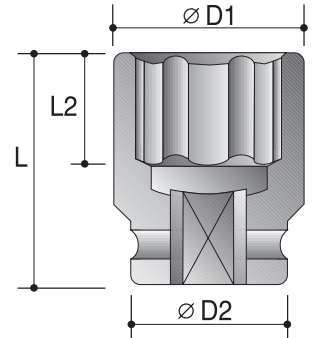

12-Point Sockets

Order No.	size	D2	D1	L2	L
		mm	mm	mm	mm
P65840020	5/8"	44	28	11	50
P65840022	11/16"	44	31.5	12	50
P65840024	3/4"	44	33	13	50
P65840026	13/16"	44	35	15	50
P65840028	7/8"	44	37	15	50
P65840030	15/16"	44	39	18	50
P65840100	1"	44	41	18	50
P65840102	1-1/16"	44	43	19	54
P65840104	1-1/8"	44	44.5	21	54
P65840106	1-3/16"	44	47	21	54
P65840108	1-1/4"	44	49	22	56
P65840110	1-5/16"	44	51	22	56
P65840112	1-3/8"	44	53	22	56
P65840114	1-7/16"	44	55	25	56
P65840116	1-1/2"	44	57	25	58
P65845016	16mm	44	28	11	50
P65845017	17mm	44	31	12	50
P65845018	18mm	44	32	13	50
P65845019	19mm	44	33	13	50
P65845020	20mm	44	34	14	50
P65845021	21mm	44	35	15	50
P65845022	22mm	44	37	15	50
P65845023	23mm	44	38	16	50
P65845024	24mm	44	39	18	50
P65845025	25mm	44	41	18	50
P65845026	26mm	44	42	18	50
P65845027	27mm	44	43	19	54
P65845028	28mm	44	44	19	54
P65845029	29mm	44	45	21	54
P65845030	30mm	44	47	21	54
P65845032	32mm	44	49	22	56
P65845033	33mm	44	51	22	56
P65845034	34mm	44	52	22	56
P65845035	35mm	44	53	22	56
P65845036	36mm	44	54	25	56
P65845038	38mm	44	57	25	58