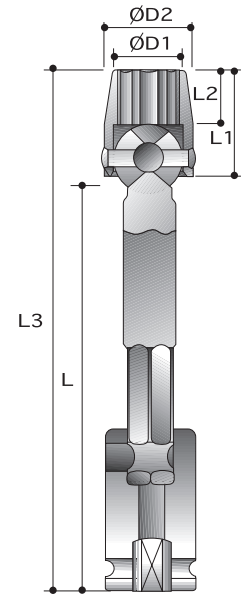

12-Point Universal Sockets - Extended Length

Order No.	size	D2	D1	L2	L1	L	L3
		mm	mm	mm	mm	mm	mm
P6271U008	8mm	19.1	11.1	7.9	19.1	230	251
P6271U009	9mm	19.1	14.3	9.5	20.6	230	253
P6271U010	10mm	19.1	15.1	9.5	20.6	230	253
P6271U011	11mm	22.2	15.9	10.3	23.8	230	256
P6271U012	12mm	22.2	17.5	10.3	23.8	230	256
P6271U013	13mm	22.2	17.5	11.9	25.4	230	258
P6271U014	14mm	22.2	19.1	13.5	27.0	230	260
P6271U015	15mm	25.4	19.8	14.3	28.6	230	261
P6271U016	16mm	25.4	21.4	15.9	30.2	230	263
P6271U017	17mm	25.4	25.4	17.5	31.8	230	265
P6271U018	18mm	25.4	25.4	17.5	31.8	230	265
P6271U019	19mm	31.8	26.2	16.3	34.9	230	269
P6271V008	8mm	19.1	11.1	7.9	19.1	300	321
P6271V009	9mm	19.1	14.3	9.5	20.6	300	323
P6271V010	10mm	19.1	15.1	9.5	20.6	300	323
P6271V011	11mm	22.2	15.9	10.3	23.8	300	326
P6271V012	12mm	22.2	17.5	10.3	23.8	300	326
P6271V013	13mm	22.2	17.5	11.9	25.4	300	328
P6271V014	14mm	22.2	19.1	13.5	27.0	300	330
P6271V015	15mm	25.4	19.8	14.3	28.6	300	331
P6271V016	16mm	25.4	21.4	15.9	30.2	300	333
P6271V017	17mm	25.4	25.4	17.5	31.8	300	335
P6271V018	18mm	25.4	25.4	17.5	31.8	300	335
P6271V019	19mm	31.8	26.2	16.3	34.9	300	339