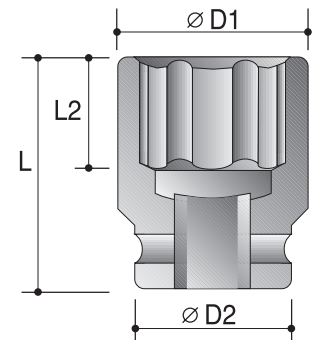

3/8"

Surface Drive Power Sockets

6-Point Sockets

Order No.	size	D2	D1	L2	L
		mm	mm	mm	mm
P63410008	1/4"	19	11.5	4	32
P63410010	5/16"	19	13.8	8	32
P63410012	3/8"	19	15.5	8	32
P63410014	7/16"	19	17.5	9	32
P63410016	1/2"	22	20	9	32
P63410018	9/16"	22	22	11	32
P63410020	5/8"	22	24	11	32
P63410022	11/16"	22	26	11	32
P63410024	3/4"	22	28	11	32
<hr/>					
P63415008	8mm	19	13.8	8	32
P63415009	9mm	19	15	8	32
P63415010	10mm	19	16	8	32
P63415011	11mm	19	17.5	9	32
P63415012	12mm	19	19	9	32
P63415013	13mm	22	20	9	32
P63415014	14mm	22	22	9	32
P63415015	15mm	22	22	11	32
P63415016	16mm	22	24	11	32
P63415017	17mm	22	25	11	32
P63415018	18mm	22	26	11	32
P63415019	19mm	22	28	11	32

CAUTION: Always wear safety goggles when using impact equipment. Do not hold socket while in use.

6-Point Sockets - Deep

Order No.	size	D2	D1	L2	L
		mm	mm	mm	mm
P63412010	5/16"	19	13.8	12	80
P63412012	3/8"	19	15.5	12	80
P63412014	7/16"	19	17.5	25	80
P63412016	1/2"	22	20	25	80
P63412018	9/16"	22	22	25	80
P63412020	5/8"	22	24	25	80
P63412022	11/16"	22	26	25	80
P63412024	3/4"	22	28	25	80
<hr/>					
P63417008	8mm	19	13.8	12	80
P63417009	9mm	19	15	12	80
P63417010	10mm	19	16	12	80
P63417011	11mm	19	17.5	25	80
P63417012	12mm	19	19	25	80
P63417013	13mm	22	20	25	80
P63417014	14mm	22	22	25	80
P63417015	15mm	22	22	25	80
P63417016	16mm	22	24	25	80
P63417017	17mm	22	25	25	80
P63417018	18mm	22	26	25	80
P63417019	19mm	22	28	25	80