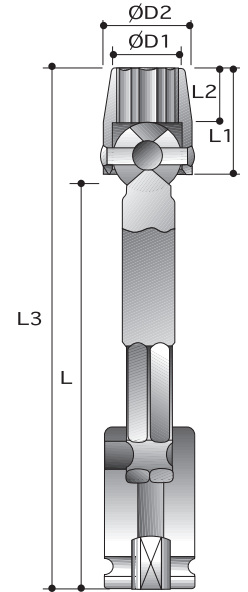

Order No.	size	D2	D1	L2	L1	L	L3
		mm	mm	mm	mm	mm	mm
P6221Q010	5/16"	19.1	11.1	7.9	19.1	75	96
P6221Q012	3/8"	19.1	14.3	9.5	20.6	75	98
P6221Q014	7/16"	22.2	15.9	10.3	23.8	75	101
P6221Q016	1/2"	22.2	17.5	11.9	25.4	75	103
P6221Q018	9/16"	22.2	19.1	13.5	27.0	75	105
P6221Q020	5/8"	25.4	21.4	15.9	30.2	75	108
P6221Q022	11/16"	25.4	25.4	17.5	31.8	75	110
P6221Q024	3/4"	31.8	26.2	16.3	34.9	75	114
P6221R010	5/16"	19.1	11.1	7.9	19.1	100	121
P6221R012	3/8"	19.1	14.3	9.5	20.6	100	123
P6221R014	7/16"	22.2	15.9	10.3	23.8	100	126
P6221R016	1/2"	22.2	17.5	11.9	25.4	100	128
P6221R018	9/16"	22.2	19.1	13.5	27.0	100	130
P6221R020	5/8"	25.4	21.4	15.9	30.2	100	133
P6221R022	11/16"	25.4	25.4	17.5	31.8	100	135
P6221R024	3/4"	31.8	26.2	16.3	34.9	100	139
P6221S010	5/16"	19.1	11.1	7.9	19.1	150	171
P6221S012	3/8"	19.1	14.3	9.5	20.6	150	173
P6221S014	7/16"	22.2	15.9	10.3	23.8	150	176
P6221S016	1/2"	22.2	17.5	11.9	25.4	150	178
P6221S018	9/16"	22.2	19.1	13.5	27.0	150	180
P6221S020	5/8"	25.4	21.4	15.9	30.2	150	183
P6221S022	11/16"	25.4	25.4	17.5	31.8	150	185
P6221S024	3/4"	31.8	26.2	16.3	34.9	150	189
P6221U010	5/16"	19.1	11.1	7.9	19.1	230	251
P6221U012	3/8"	19.1	14.3	9.5	20.6	230	253
P6221U014	7/16"	22.2	15.9	10.3	23.8	230	256
P6221U016	1/2"	22.2	17.5	11.9	25.4	230	258
P6221U018	9/16"	22.2	19.1	13.5	27.0	230	260
P6221U020	5/8"	25.4	21.4	15.9	30.2	230	263
P6221U022	11/16"	25.4	25.4	17.5	31.8	230	265
P6221U024	3/4"	31.8	26.2	16.3	34.9	230	269
P6221V010	5/16"	19.1	11.1	7.9	19.1	300	321
P6221V012	3/8"	19.1	14.3	9.5	20.6	300	323
P6221V014	7/16"	22.2	15.9	10.3	23.8	300	326
P6221V016	1/2"	22.2	17.5	11.9	25.4	300	328
P6221V018	9/16"	22.2	19.1	13.5	27.0	300	330
P6221V020	5/8"	25.4	21.4	15.9	30.2	300	333
P6221V022	11/16"	25.4	25.4	17.5	31.8	300	335
P6221V024	3/4"	31.8	26.2	16.3	34.9	300	339