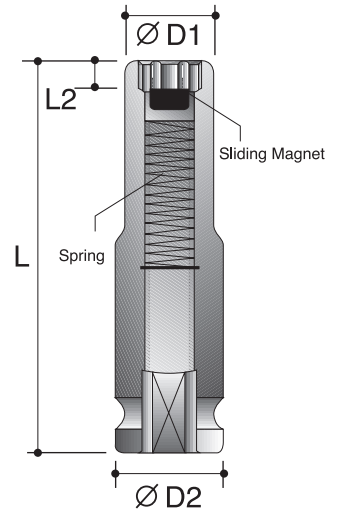

CAUTION: Always wear safety goggles when using impact equipment. Do not hold socket while in use.

1/4"

Surface Drive Power Sockets

6-Point Sockets - Deep - With Slide Magnetic

Order No.	size	D2	D1	L2	L
		mm	mm	mm	mm
P6340S006	3/16"	13	8.5	6	50
P6340S007	7/32"	13	9.5	6	50
P6340S008	1/4"	13	10.3	7	50
P6340S009	9/32"	13	11.3	7	50
P6340S010	5/16"	13	12.5	9	50
P6340S011	11/32"	13	13.8	9	50
P6340S012	3/8"	13	15	9	50
P6340S014	7/16"	13	16.3	9	50
P6340S016	1/2"	13	18.8	9	50
P6340S018	9/16"	13	20	9	50
<hr/>					
P6340R050	5mm	13	8.8	6	50
P6340R055	5.5mm	13	9.5	6	50
P6340R060	6mm	13	10	7	50
P6340R070	7mm	13	11.3	7	50
P6340R080	8mm	13	12.5	9	50
P6340R090	9mm	13	13.8	9	50
P6340R100	10mm	13	15	9	50
P6340R110	11mm	13	16.3	9	50
P6340R120	12mm	13	17	9	50
P6340R130	13mm	13	18.8	9	50
P6340R140	14mm	13	20	9	50
P6340R150	15mm	13	21	9	50

3/8"~1"

Power Extension Bars

Order No.			D2	L	Male end
			mm	mm	Type
P64511125	3/8"	3/8"	19	125	Steel Ball Retainer
P64511250	3/8"	3/8"	19	250	Steel Ball Retainer
P64512125	3/8"	3/8"	19	125	Pin Hole
P64512250	3/8"	3/8"	19	250	Pin Hole
P64514125	3/8"	3/8"	19	125	Lock Pin Retainer
P64514250	3/8"	3/8"	19	250	Lock Pin Retainer
P64521125	1/2"	1/2"	25	125	Steel Ball Retainer
P64521250	1/2"	1/2"	25	250	Steel Ball Retainer
P64522125	1/2"	1/2"	25	125	Pin Hole
P64522250	1/2"	1/2"	25	250	Pin Hole
P64524125	1/2"	1/2"	25	125	Lock Pin Retainer
P64524250	1/2"	1/2"	25	250	Lock Pin Retainer
P64541200	3/4"	3/4"	44	200	Steel Ball Retainer
P64542200	3/4"	3/4"	44	200	Pin Hole
P64544200	3/4"	3/4"	44	200	Lock Pin Retainer
P64551200	1"	1"	54	200	Steel Ball Retainer
P64552200	1"	1"	54	200	Pin Hole
P64554200	1"	1"	54	200	Lock Pin Retainer