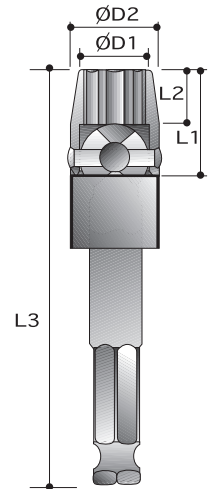

CAUTION: Always wear safety goggles when using impact equipment. Do not hold socket while in use.

11mm - 7/16" Hex Drive

Power Sockets

12-Point Universal Sockets - Tension Type - Extended Length

Order No.	size	D2 mm	D1 mm	L2 mm	L1 mm	L3 mm
P62D85S10	10mm	19.1	15.1	9.5	20.6	71
P62D85S11	11mm	22.2	15.9	10.3	23.8	74
P62D85S12	12mm	22.2	17.5	10.3	23.8	74
P62D85S13	13mm	22.2	17.5	11.9	25.4	76
P62D85S14	14mm	22.2	19.1	13.5	27.0	78
P62D85S15	15mm	25.4	19.8	14.3	28.6	79
P62D85S16	16mm	25.4	21.4	15.9	30.2	81
P62D85S17	17mm	25.4	25.4	17.5	31.8	83
P62D85S18	18mm	25.4	25.4	17.5	31.8	83
P62D85S19	19mm	31.8	26.2	16.3	34.9	87
P62D85S20	20mm	31.8	27.0	16.3	34.9	87
P62D85S21	21mm	31.8	28.6	16.3	34.9	87
P62D85S22	22mm	31.8	31.8	16.3	34.9	87
P62D85S23	23mm	31.8	33.3	16.3	34.9	87
P62D85S24	24mm	31.8	34.9	16.3	34.9	87
P62D86S10	10mm	19.1	15.1	9.5	20.6	96
P62D86S11	11mm	22.2	15.9	10.3	23.8	99
P62D86S12	12mm	22.2	17.5	10.3	23.8	99
P62D86S13	13mm	22.2	17.5	11.9	25.4	101
P62D86S14	14mm	22.2	19.1	13.5	27.0	103
P62D86S15	15mm	25.4	19.8	14.3	28.6	104
P62D86S16	16mm	25.4	21.4	15.9	30.2	106
P62D86S17	17mm	25.4	25.4	17.5	31.8	108
P62D86S18	18mm	25.4	25.4	17.5	31.8	108
P62D86S19	19mm	31.8	26.2	16.3	34.9	112
P62D86S20	20mm	31.8	27.0	16.3	34.9	112
P62D86S21	21mm	31.8	28.6	16.3	34.9	112
P62D86S22	22mm	31.8	31.8	16.3	34.9	112
P62D86S23	23mm	31.8	33.3	16.3	34.9	112
P62D86S24	24mm	31.8	34.9	16.3	34.9	112
P62D87S10	10mm	19.1	15.1	9.5	20.6	146
P62D87S11	11mm	22.2	15.9	10.3	23.8	149
P62D87S12	12mm	22.2	17.5	10.3	23.8	149
P62D87S13	13mm	22.2	17.5	11.9	25.4	151
P62D87S14	14mm	22.2	19.1	13.5	27.0	153
P62D87S15	15mm	25.4	19.8	14.3	28.6	154
P62D87S16	16mm	25.4	21.4	15.9	30.2	156
P62D87S17	17mm	25.4	25.4	17.5	31.8	158
P62D87S18	18mm	25.4	25.4	17.5	31.8	158
P62D87S19	19mm	31.8	26.2	16.3	34.9	162
P62D87S20	20mm	31.8	27.0	16.3	34.9	162
P62D87S21	21mm	31.8	28.6	16.3	34.9	162
P62D87S22	22mm	31.8	31.8	16.3	34.9	162
P62D87S23	23mm	31.8	33.3	16.3	34.9	162
P62D87S24	24mm	31.8	34.9	16.3	34.9	162