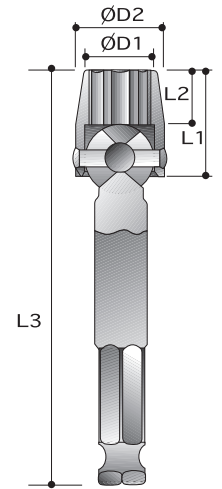

CAUTION: Always wear safety goggles when using impact equipment. Do not hold socket while in use.