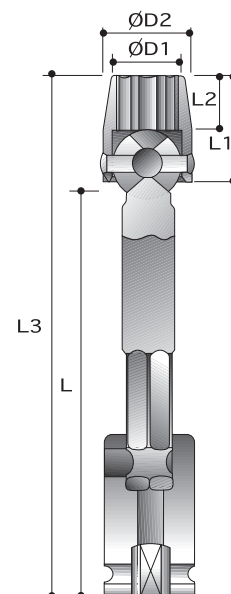

1/2"

Power Sockets

12-Point Universal Sockets - Extended Length

Order No.	size	D2 mm	D1 mm	L2 mm	L1 mm	L mm	L3 mm
P6272U011	11mm	22.2	15.9	10.3	23.8	230	256
P6272U012	12mm	22.2	17.5	10.3	23.8	230	256
P6272U013	13mm	22.2	17.5	11.9	25.4	230	258
P6272U014	14mm	22.2	19.1	13.5	27.0	230	260
P6272U015	15mm	25.4	19.8	14.3	28.6	230	261
P6272U016	16mm	25.4	21.4	15.9	30.2	230	263
P6272U017	17mm	25.4	25.4	17.5	31.8	230	265
P6272U018	18mm	25.4	25.4	17.5	31.8	230	265
P6272U019	19mm	31.8	26.2	16.3	34.9	230	269
P6272U020	20mm	31.8	27.0	16.3	34.9	230	269
P6272U021	21mm	31.8	28.6	16.3	34.9	230	269
P6272U022	22mm	31.8	31.8	16.3	34.9	230	269
P6272U023	23mm	31.8	33.3	16.3	34.9	230	269
P6272U024	24mm	31.8	34.9	16.3	34.9	230	269

P6272V011	11mm	22.2	15.9	10.3	23.8	300	326
P6272V012	12mm	22.2	17.5	10.3	23.8	300	326
P6272V013	13mm	22.2	17.5	11.9	25.4	300	328
P6272V014	14mm	22.2	19.1	13.5	27.0	300	330
P6272V015	15mm	25.4	19.8	14.3	28.6	300	331
P6272V016	16mm	25.4	21.4	15.9	30.2	300	333
P6272V017	17mm	25.4	25.4	17.5	31.8	300	335
P6272V018	18mm	25.4	25.4	17.5	31.8	300	335
P6272V019	19mm	31.8	26.2	16.3	34.9	300	339
P6272V020	20mm	31.8	27.0	16.3	34.9	300	339
P6272V021	21mm	31.8	28.6	16.3	34.9	300	339
P6272V022	22mm	31.8	31.8	16.3	34.9	300	339
P6272V023	23mm	31.8	33.3	16.3	34.9	300	339
P6272V024	24mm	31.8	34.9	16.3	34.9	300	339