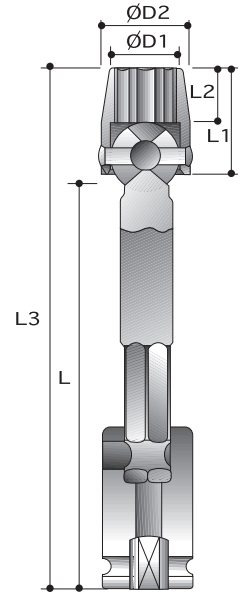

CAUTION: Always wear safety goggles when using impact equipment. Do not hold socket while in use.