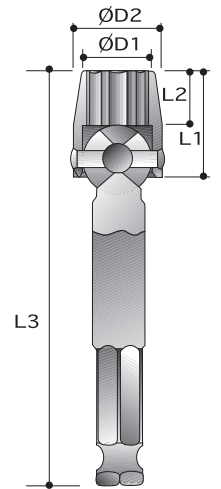

1/4"~1"

Power Universal Joints

Order No.			D2	L	Male end
			mm	mm	Type
P6410A008	1/4"	1/4"	16	41	Steel Ball Retainer
P6410B008	1/4"	1/4"	16	41	Lock Pin Retainer
P6411A012	3/8"	3/8"	19	54	Steel Ball Retainer
P6411B012	3/8"	3/8"	19	54	Lock Pin Retainer
P6412A016	1/2"	1/2"	25	68	Steel Ball Retainer
P6412B016	1/2"	1/2"	25	68	Lock Pin Retainer
P6414A024	3/4"	3/4"	38	102	Steel Ball Retainer
P6414B024	3/4"	3/4"	38	102	Lock Pin Retainer
P6415A100	1"	1"	51	127	Steel Ball Retainer
P6415B100	1"	1"	51	127	Lock Pin Retainer

Order No.	size	D2	D1	L2	L1	L3
		mm	mm	mm	mm	mm
P62A85010	5/16	19.1	11.1	7.9	19.1	69
P62A85012	3/8	19.1	14.3	9.5	20.6	71
P62A85014	7/16	22.2	15.9	10.3	23.8	74
P62A85016	1/2	22.2	17.5	11.9	25.4	76
P62A85018	9/16	22.2	19.1	13.5	27.0	78
P62A85020	5/8	25.4	21.4	15.9	30.2	81
P62A85022	11/16	25.4	25.4	17.5	31.8	83
P62A85024	3/4	31.8	26.2	16.3	34.9	87
P62A85026	13/16	31.8	28.6	16.3	34.9	87
P62A85028	7/8	31.8	31.8	16.3	34.9	87
P62A85030	15/16	31.8	34.9	16.3	34.9	87
<hr/>						
P62A86010	5/16	19.1	11.1	7.9	19.1	94
P62A86012	3/8	19.1	14.3	9.5	20.6	97
P62A86014	7/16	22.2	15.9	10.3	23.8	99
P62A86016	1/2	22.2	17.5	11.9	25.4	101
P62A86018	9/16	22.2	19.1	13.5	27.0	103
P62A86020	5/8	25.4	21.4	15.9	30.2	106
P62A86022	11/16	25.4	25.4	17.5	31.8	108
P62A86024	3/4	31.8	26.2	16.3	34.9	112
P62A86026	13/16	31.8	28.6	16.3	34.9	112
P62A86028	7/8	31.8	31.8	16.3	34.9	112
P62A86030	15/16	31.8	34.9	16.3	34.9	112
<hr/>						
P62A87010	5/16	19.1	11.1	7.9	19.1	144
P62A87012	3/8	19.1	14.3	9.5	20.6	146
P62A87014	7/16	22.2	15.9	10.3	23.8	146
P62A87016	1/2	22.2	17.5	11.9	25.4	151
P62A87018	9/16	22.2	19.1	13.5	27.0	153
P62A87020	5/8	25.4	21.4	15.9	30.2	156
P62A87022	11/16	25.4	25.4	17.5	31.8	158
P62A87024	3/4	31.8	26.2	16.3	34.9	162
P62A87026	13/16	31.8	28.6	16.3	34.9	162
P62A87028	7/8	31.8	31.8	16.3	34.9	162
P62A87030	15/16	31.8	34.9	16.3	34.9	162