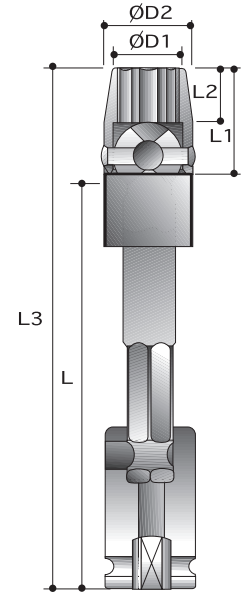

CAUTION: Always wear safety goggles when using impact equipment. Do not hold socket while in use.