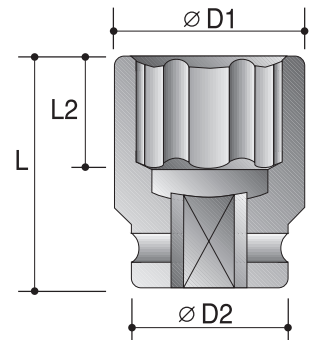

6-Point Sockets

Order No.	size	D2	D1	L2	L
		mm	mm	mm	mm
P63400006	3/16"	13	8.5	5	23
P63400007	7/32"	13	9.5	5	23
P63400008	1/4"	13	10.3	6	23
P63400009	9/32"	13	11.3	6	23
P63400010	5/16"	13	12.5	7	23
P63400011	11/32"	13	13.8	7	23
P63400012	3/8"	13	15	7	23
P63400014	7/16"	13	16.3	8	23
P63400016	1/2"	13	18.8	8	23
P63400018	9/16"	13	20	8	23
P63405040	4mm	13	7.6	4	23
P63405045	4.5mm	13	8.2	5	23
P63405050	5mm	13	8.8	5	23
P63405055	5.5mm	13	9.5	5	23
P63405060	6mm	13	10	6	23
P63405070	7mm	13	11.3	6	23
P63405080	8mm	13	12.5	7	23
P63405090	9mm	13	13.8	7	23
P63405100	10mm	13	15	7	23
P63405110	11mm	13	16.3	8	23
P63405120	12mm	13	17	8	23
P63405130	13mm	13	18.8	8	23
P63405140	14mm	13	20	8	23
P63405150	15mm	13	21	8	23