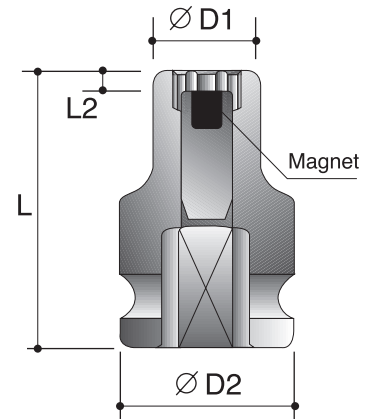

12-Point Sockets - With Magnetic

Order No.	size	D2 mm	D1 mm	L2 mm	L mm
P6581Q008	1/4"	19	11	3	30
P6581Q010	5/16"	19	13	3	30
P6581Q012	3/8"	19	15	4	30
P6581Q014	7/16"	19	17.5	5	30
P6581Q016	1/2"	20	20	5	30
P6581Q018	9/16"	22	21.5	6	32
P6581Q020	5/8"	22	24	6	32
P6581Q022	11/16"	22	25.5	6	32
P6581Q024	3/4"	22	27.5	7	34
P6581P006	6mm	19	11	3	30
P6581P007	7mm	19	12	3	30
P6581P008	8mm	19	13	3	30
P6581P009	9mm	19	15	4	30
P6581P010	10mm	19	16.5	4	30
P6581P011	11mm	19	17.5	5	30
P6581P012	12mm	20	19	5	30
P6581P013	13mm	22	20	5	30
P6581P014	14mm	22	21.5	6	32
P6581P015	15mm	22	22	6	32
P6581P016	16mm	22	24	6	32
P6581P017	17mm	22	25	6	32
P6581P018	18mm	22	26	7	34
P6581P019	19mm	22	27.5	7	34