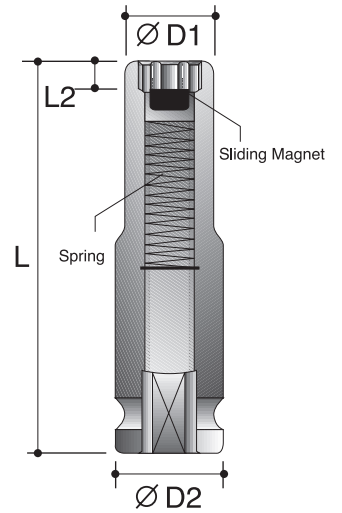

6-Point Sockets - Deep - With Slide Magnetic

Order No.	size	D2	D1	L2	L
		mm	mm	mm	mm
P6042R010	5/16"	25	15	3.5	78
P6042R012	3/8"	25	17.4	4	78
P6042R014	7/16"	25	19	5	78
P6042R016	1/2"	25	21	5	78
P6042R018	9/16"	25	23	6	78
P6042R020	5/8"	30	25	6	78
P6042R022	11/16"	30	27	6	78
P6042R024	3/4"	30	29	7	78
P6042R026	13/16"	30	31	8	78
P6042R028	7/8"	30	33	8	78
P6042R030	15/16"	30	35	10	78
P6042R100	1"	30	37	10	78
P6052R008	8mm	25	15	3	78
P6052R009	9mm	25	16	4	78
P6052R010	10mm	25	17.5	4	78
P6052R011	11mm	25	18.7	5	78
P6052R012	12mm	25	20	5	78
P6052R013	13mm	25	21	5	78
P6052R014	14mm	25	22.5	6	78
P6052R015	15mm	30	23.7	6	78
P6052R016	16mm	30	25	6	78
P6052R017	17mm	30	26.5	6	78
P6052R018	18mm	30	27.5	7	78
P6052R019	19mm	30	29	7	78
P6052R020	20mm	30	30	7	78
P6052R021	21mm	30	31	8	78
P6052R022	22mm	30	32.5	8	78
P6052R024	24mm	30	35	10	78