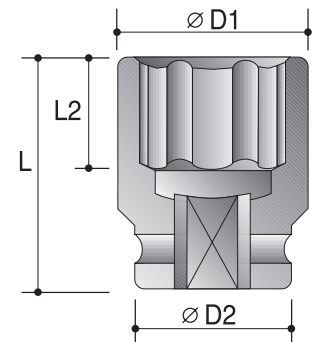

1/4"

Power Sockets

6-Point Sockets - Deep

Order No.	size	D2	D1	L2	L
		mm	mm	mm	mm
P60402006	3/16"	13	8.5	6	50
P60402007	7/32"	13	9.5	6	50
P60402008	1/4"	13	10.3	7	50
P60402009	9/32"	13	11.3	7	50
P60402010	5/16"	13	12.5	9	50
P60402011	11/32"	13	13.8	9	50
P60402012	3/8"	13	15	9	50
P60402014	7/16"	13	16.3	9	50
P60402016	1/2"	13	18.8	9	50
<hr/>					
P60502040	4mm	13	7.6	4	50
P60502045	4.5mm	13	8.2	6	50
P60502050	5mm	13	8.8	6	50
P60502055	5.5mm	13	9.5	6	50
P60502060	6mm	13	10	7	50
P60502070	7mm	13	11.3	7	50
P60502080	8mm	13	12.5	9	50
P60502090	9mm	13	13.8	9	50
P60502100	10mm	13	15	9	50
P60502110	11mm	13	16.3	9	50
P60502120	12mm	13	17	9	50
P60502130	13mm	13	18.8	9	50

CAUTION: Always wear safety goggles when using impact equipment. Do not hold socket while in use.

6-Point Sockets

Order No.	size	D2	D1	L2	L
		mm	mm	mm	mm
P60010008	1/4"	19	11	4	30
P60010010	5/16"	19	12.5	8	30
P60010012	3/8"	19	14.5	8	30
P60010014	7/16"	19	17	9	30
P60010016	1/2"	19	19	9	30
P60010018	9/16"	20	20	9	30
P60010020	5/8"	24	24	11	30
P60010022	11/16"	24	24	11	30
P60010024	3/4"	26	26	11	30
P60010026	13/16"	28	28	13	30
P60010028	7/8"	30	30	13	30
<hr/>					
P61110006	6mm	19	10.5	4	30
P61110007	7mm	19	11.5	8	30
P61110008	8mm	19	12.5	8	30
P61110009	9mm	19	14	8	30
P61110010	10mm	19	15	8	30
P61110011	11mm	19	17	9	30
P61110012	12mm	19	17.5	9	30
P61110013	13mm	19	19	9	30
P61110014	14mm	20	20	9	30
<hr/>					
P60510006	6mm	19	11	4	30
P60510007	7mm	19	12.5	8	30
P60510008	8mm	19	13.8	8	30
P60510009	9mm	19	15	8	30
P60510010	10mm	19	16	8	30
P60510011	11mm	19	17.5	9	30
P60510012	12mm	19	19	9	30
P60510013	13mm	22	20	9	30
P60510014	14mm	22	21	9	30
P60510015	15mm	22	22	11	30
P60510016	16mm	22	24	11	30
P60510017	17mm	22	25	11	30
P60510018	18mm	22	26	11	30
P60510019	19mm	22	27.5	11	30
P60510020	20mm	22	28	12	30
P60510021	21mm	22	30	13	30
P60510022	22mm	23	32	13	30