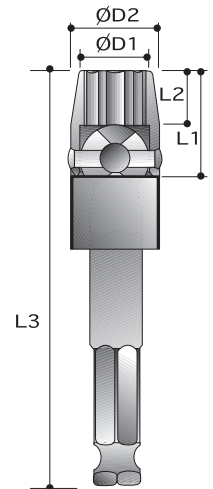

CAUTION: Always wear safety goggles when using impact equipment. Do not hold socket while in use.