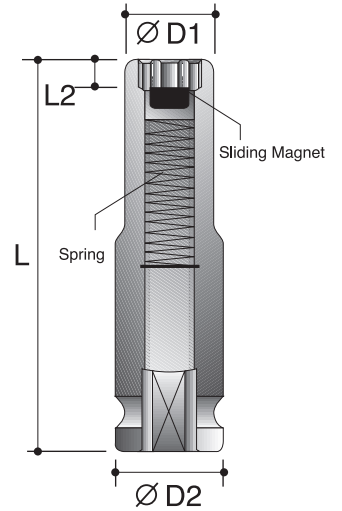

3/8"

Power Sockets

12-Point Sockets - Deep - With Slide Magnetic

Order No.	size	D2	D1	L2	L
		mm	mm	mm	mm
P6581S008	1/4"	19	11	4	55
P6581S010	5/16"	19	13	4	55
P6581S012	3/8"	19	15	5	55
P6581S014	7/16"	19	17.5	6	55
P6581S016	1/2"	20	20	6	55
P6581S018	9/16"	22	21.5	7	55
P6581S020	5/8"	22	24	7	55
P6581S022	11/16"	22	25.5	7	55
P6581S024	3/4"	22	27.5	8	55
P6581R006	6mm	19	11	4	55
P6581R007	7mm	19	12	4	55
P6581R008	8mm	19	13	4	55
P6581R009	9mm	19	15	4	55
P6581R010	10mm	19	16.5	5	55
P6581R011	11mm	19	17.5	6	55
P6581R012	12mm	20	19	6	55
P6581R013	13mm	22	20	6	55
P6581R014	14mm	22	21.5	6	55
P6581R015	15mm	22	22	7	55
P6581R016	16mm	22	24	7	55
P6581R017	17mm	22	25	7	55
P6581R018	18mm	22	26	8	55
P6581R019	19mm	22	27.5	8	55