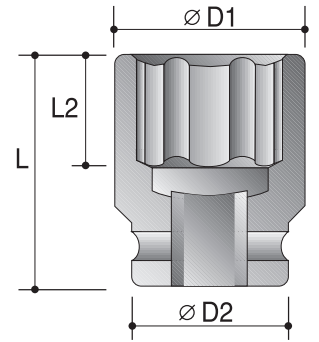

6-Point Sockets

Order No.	size	D2	D1	L2	L
		mm	mm	mm	mm
P60040020	5/8"	38	27.5	11	50
P60040022	11/16"	38	29	12	50
P60040024	3/4"	38	30	13	50
P60040026	13/16"	38	32	15	52
P60040028	7/8"	38	34	15	52
P60040030	15/16"	38	36	16	52
P60040100	1"	38	40	16	52
P60040102	1-1/16"	38	40	19	52
P60040104	1-1/8"	42	42	21	52
P60040106	1-3/16"	44	44	21	52
P60040108	1-1/4"	44	44	22	52
P60040110	1-5/16"	44	47	22	56
P60040112	1-3/8"	44	50	22	56
P60040114	1-7/16"	44	51	25	56
P60040116	1-1/2"	44	53	25	56