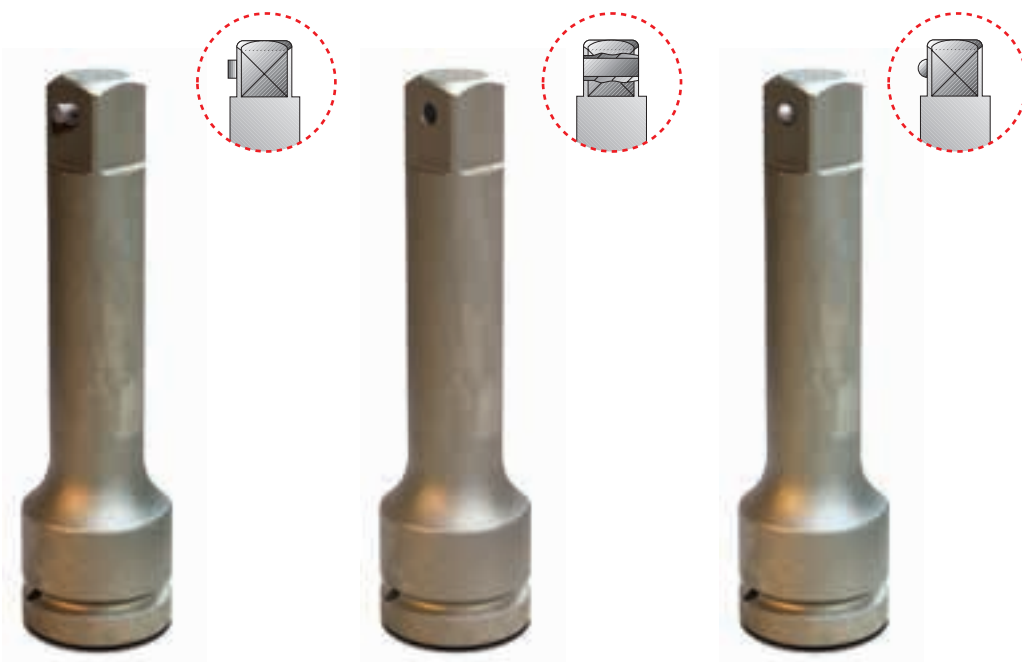

Lock Pin Retainer

Pin Hole

Steel Ball Retainer

CAUTION: Always wear safety goggles when using impact equipment. Do not hold socket while in use.