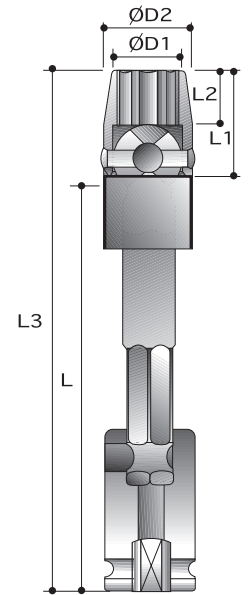

12-Point Universal Sockets - Tension Type - Extended Length

Order No.	size	D2	D1	L2	L1	L	L3
		mm	mm	mm	mm	mm	mm
P6271US08	8mm	19.1	11.1	7.9	19.1	230	251
P6271US09	9mm	19.1	14.3	9.5	20.6	230	253
P6271US10	10mm	19.1	15.1	9.5	20.6	230	253
P6271US11	11mm	22.2	15.9	10.3	23.8	230	256
P6271US12	12mm	22.2	17.5	10.3	23.8	230	256
P6271US13	13mm	22.2	17.5	11.9	25.4	230	258
P6271US14	14mm	22.2	19.1	13.5	27.0	230	260
P6271US15	15mm	25.4	19.8	14.3	28.6	230	261
P6271US16	16mm	25.4	21.4	15.9	30.2	230	263
P6271US17	17mm	25.4	25.4	17.5	31.8	230	265
P6271US18	18mm	25.4	25.4	17.5	31.8	230	265
P6271US19	19mm	31.8	26.2	16.3	34.9	230	269
P6271VS08	8mm	19.1	11.1	7.9	19.1	300	321
P6271VS09	9mm	19.1	14.3	9.5	20.6	300	323
P6271VS10	10mm	19.1	15.1	9.5	20.6	300	323
P6271VS11	11mm	22.2	15.9	10.3	23.8	300	326
P6271VS12	12mm	22.2	17.5	10.3	23.8	300	326
P6271VS13	13mm	22.2	17.5	11.9	25.4	300	328
P6271VS14	14mm	22.2	19.1	13.5	27.0	300	330
P6271VS15	15mm	25.4	19.8	14.3	28.6	300	331
P6271VS16	16mm	25.4	21.4	15.9	30.2	300	333
P6271VS17	17mm	25.4	25.4	17.5	31.8	300	335
P6271VS18	18mm	25.4	25.4	17.5	31.8	300	335
P6271VS19	19mm	31.8	26.2	16.3	34.9	300	339