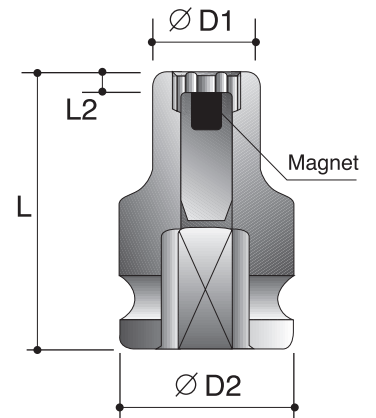

CAUTION: Always wear safety goggles when using impact equipment. Do not hold socket while in use.

1/4"

Power Sockets

6-Point Sockets - Deep - With Slide Magnetic

Order No.	size	D2	D1	L2	L
		mm	mm	mm	mm
P6040R006	3/16"	13	8.5	3	50
P6040R007	7/32"	13	9.5	3	50
P6040R008	1/4"	13	10.3	3	50
P6040R009	9/32"	13	11.3	3	50
P6040R010	5/16"	13	12.5	3	50
P6040R011	11/32"	13	13.8	4	50
P6040R012	3/8"	13	15	4	50
P6040R014	7/16"	13	16.3	5	50
P6040R016	1/2"	13	18.8	5	50
<hr/>					
P6050R050	5mm	13	8.8	3	50
P6050R055	5.5mm	13	9.5	3	50
P6050R060	6mm	13	10	3	50
P6050R070	7mm	13	11.3	3	50
P6050R080	8mm	13	12.5	3	50
P6050R090	9mm	13	13.8	4	50
P6050R100	10mm	13	15	4	50
P6050R110	11mm	13	16.3	5	50
P6050R120	12mm	13	17	5	50
P6050R130	13mm	13	18.8	5	50

3/8"

Power Sockets

6-Point Sockets - With Magnetic

Order No.	size	D2	D1	L2	L
		mm	mm	mm	mm
P6041P008	1/4"	19	12	3	30
P6041P010	5/16"	19	14	3	30
P6041P012	3/8"	19	15.7	4	30
P6041P014	7/16"	19	18	5	30
P6041P016	1/2"	19	20	5	30
P6041P018	9/16"	22	21.5	6	30
P6041P020	5/8"	22	24	6	30
P6041P022	11/16"	22	25.5	6	30
P6041P024	3/4"	22	27.5	7	30
<hr/>					
P6051P006	6mm	19	11.5	3	30
P6051P007	7mm	19	12.5	3	30
P6051P008	8mm	19	14	3	30
P6051P009	9mm	19	15	4	30
P6051P010	10mm	19	16.5	4	30
P6051P011	11mm	19	17.5	5	30
P6051P012	12mm	19	19	5	30
P6051P013	13mm	22	20	5	30
P6051P014	14mm	22	21.5	6	30
P6051P015	15mm	22	22	6	30
P6051P016	16mm	22	24	6	30
P6051P017	17mm	22	25	6	30
P6051P018	18mm	22	26	7	30
P6051P019	19mm	22	27.5	7	30