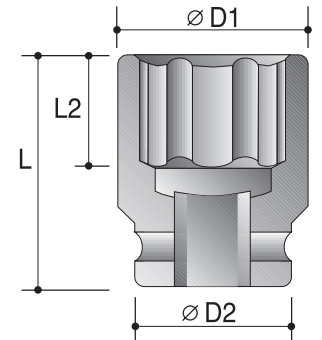

CAUTION: Always wear safety goggles when using impact equipment. Do not hold socket while in use.

1/2"

Power Sockets

12-Point Sockets - Deep

Order No.	size	D2	D1	L2	L
		mm	mm	mm	mm
P65822008	1/4"	25	13	5	83
P65822010	5/16"	25	15	6	83
P65822012	3/8"	25	17	6	83
P65822014	7/16"	25	19	8	83
P65822016	1/2"	25	21	9	83
P65822018	9/16"	25	22.5	11	83
P65822020	5/8"	28	25	11	83
P65822022	11/16"	30	27	11	83
P65822024	3/4"	30	29	13	83
P65822026	13/16"	30	31	15	83
P65822028	7/8"	30	32.5	15	90
P65822030	15/16"	30	35	18	90
P65822100	1"	30	37	18	90
P65822102	1-1/16"	30	39	19	90
P65822104	1-1/8"	30	41	19	90
P65822106	1-3/16"	30	42.5	21	90
P65822108	1-1/4"	30	45	22	90
<hr/>					
P65827006	6mm	25	13	5	83
P65827007	7mm	25	14	5	83
P65827008	8mm	25	15	6	83
P65827009	9mm	25	16	6	83
P65827010	10mm	25	17.5	7	83
P65827011	11mm	25	19	8	83
P65827012	12mm	25	20	9	83
P65827013	13mm	25	21	9	83
P65827014	14mm	25	22.5	11	83
P65827015	15mm	30	23.5	11	83
P65827016	16mm	30	25	11	83
P65827017	17mm	30	26.5	11	83
P65827018	18mm	30	27.5	13	83
P65827019	19mm	30	29	13	83
P65827020	20mm	30	30	13	83
P65827021	21mm	30	31	15	83
P65827022	22mm	30	32.5	15	90
P65827024	24mm	30	35	18	90
P65827026	26mm	30	38	18	90
P65827027	27mm	30	39	19	90
P65827030	30mm	30	42.5	21	90
P65827032	32mm	30	45	22	90