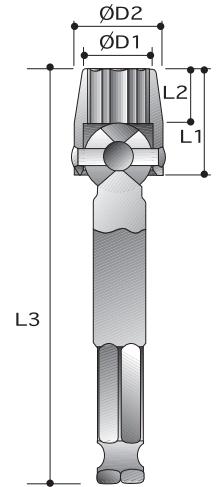

CAUTION: Always wear safety goggles when using impact equipment. Do not hold socket while in use.

11mm - 7/16" Hex Drive

Power Sockets

12-Point Universal Sockets - Extended Length

Order No.	size	D2	D1	L2	L1	L3
		mm	mm	mm	mm	mm
P62D85010	10mm	19.1	15.1	9.5	20.6	71
P62D85011	11mm	22.2	15.9	10.3	23.8	74
P62D85012	12mm	22.2	17.5	10.3	23.8	74
P62D85013	13mm	22.2	17.5	11.9	25.4	76
P62D85014	14mm	22.2	19.1	13.5	27.0	78
P62D85015	15mm	25.4	19.8	14.3	28.6	79
P62D85016	16mm	25.4	21.4	15.9	30.2	81
P62D85017	17mm	25.4	25.4	17.5	31.8	83
P62D85018	18mm	25.4	25.4	17.5	31.8	83
P62D85019	19mm	31.8	26.2	16.3	34.9	87
P62D85020	20mm	31.8	27.0	16.3	34.9	87
P62D85021	21mm	31.8	28.6	16.3	34.9	87
P62D85022	22mm	31.8	31.8	16.3	34.9	87
P62D85023	23mm	31.8	33.3	16.3	34.9	87
P62D85024	24mm	31.8	34.9	16.3	34.9	87
P62D86010	10mm	19.1	15.1	9.5	20.6	96
P62D86011	11mm	22.2	15.9	10.3	23.8	99
P62D86012	12mm	22.2	17.5	10.3	23.8	99
P62D86013	13mm	22.2	17.5	11.9	25.4	101
P62D86014	14mm	22.2	19.1	13.5	27.0	103
P62D86015	15mm	25.4	19.8	14.3	28.6	104
P62D86016	16mm	25.4	21.4	15.9	30.2	106
P62D86017	17mm	25.4	25.4	17.5	31.8	108
P62D86018	18mm	25.4	25.4	17.5	31.8	108
P62D86019	19mm	31.8	26.2	16.3	34.9	112
P62D86020	20mm	31.8	27.0	16.3	34.9	112
P62D86021	21mm	31.8	28.6	16.3	34.9	112
P62D86022	22mm	31.8	31.8	16.3	34.9	112
P62D86023	23mm	31.8	33.3	16.3	34.9	112
P62D86024	24mm	31.8	34.9	16.3	34.9	112
P62D87010	10mm	19.1	15.1	9.5	20.6	146
P62D87011	11mm	22.2	15.9	10.3	23.8	149
P62D87012	12mm	22.2	17.5	10.3	23.8	149
P62D87013	13mm	22.2	17.5	11.9	25.4	151
P62D87014	14mm	22.2	19.1	13.5	27.0	153
P62D87015	15mm	25.4	19.8	14.3	28.6	154
P62D87016	16mm	25.4	21.4	15.9	30.2	156
P62D87017	17mm	25.4	25.4	17.5	31.8	158
P62D87018	18mm	25.4	25.4	17.5	31.8	158
P62D87019	19mm	31.8	26.2	16.3	34.9	162
P62D87020	20mm	31.8	27.0	16.3	34.9	162
P62D87021	21mm	31.8	28.6	16.3	34.9	162
P62D87022	22mm	31.8	31.8	16.3	34.9	162
P62D87023	23mm	31.8	33.3	16.3	34.9	162
P62D87024	24mm	31.8	34.9	16.3	34.9	162