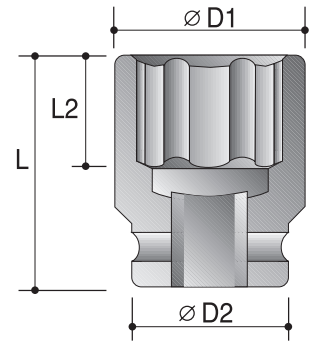

CAUTION: Always wear safety goggles when using impact equipment. Do not hold socket while in use.

1/2"

Surface Drive Power Sockets

6-Point Sockets - Deep

Order No.	size	D2	D1	L2	L
		mm	mm	mm	mm
P63422012	3/8"	25	17	14	83
P63422014	7/16"	25	18.7	14	83
P63422016	1/2"	25	21	14	83
P63422018	9/16"	25	23	17	83
P63422020	5/8"	30	25	17	83
P63422022	11/16"	30	27	17	83
P63422024	3/4"	30	28.7	19	83
P63422026	13/16"	30	30	24	83
P63422028	7/8"	30	32	24	90
P63422030	15/16"	30	35	24	90
P63422100	1"	30	38	24	90
P63422102	1-1/16"	30	38.7	24	90
P63422104	1-1/8"	30	40	24	90
P63422106	1-3/16"	30	42	24	90
P63422108	1-1/4"	30	44	24	90
<hr/>					
P63427010	10mm	25	17.5	14	83
P63427011	11mm	25	18.7	14	83
P63427012	12mm	25	20	14	83
P63427013	13mm	25	21	14	83
P63427014	14mm	25	22.5	17	83
P63427015	15mm	30	23.7	17	83
P63427016	16mm	30	25	17	83
P63427017	17mm	30	26	17	83
P63427018	18mm	30	27.5	17	83
P63427019	19mm	30	28.7	19	83
P63427020	20mm	30	30	19	83
P63427021	21mm	30	30	24	83
P63427022	22mm	30	32	24	90
P63427024	24mm	30	35	24	90
P63427026	26mm	30	38	24	90
P63427027	27mm	30	38.7	24	90
P63427030	30mm	30	42	24	90
P63427032	32mm	30	44	24	90