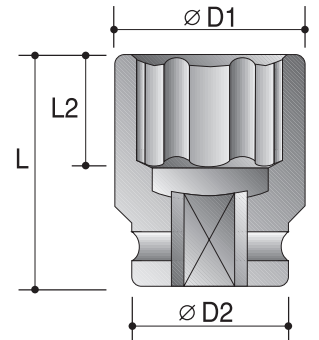

1/4"

Power Sockets

6-Point Sockets

Order No.	size	D2	D1	L2	L
		mm	mm	mm	mm
P60400006	3/16"	13	8.5	5	23
P60400007	7/32"	13	9.5	5	23
P60400008	1/4"	13	10.3	6	23
P60400009	9/32"	13	11.3	6	23
P60400010	5/16"	13	12.5	7	23
P60400011	11/32"	13	13.8	7	23
P60400012	3/8"	13	15	7	23
P60400014	7/16"	13	16.3	8	23
P60400016	1/2"	13	18.8	8	23
P60500040	4mm	13	7.6	4	23
P60500045	4.5mm	13	8.2	5	23
P60500050	5mm	13	8.8	5	23
P60500055	5.5mm	13	9.5	5	23
P60500060	6mm	13	10	6	23
P60500070	7mm	13	11.3	6	23
P60500080	8mm	13	12.5	7	23
P60500090	9mm	13	13.8	7	23
P60500100	10mm	13	15	7	23
P60500110	11mm	13	16.3	8	23
P60500120	12mm	13	17	8	23
P60500130	13mm	13	18.8	8	23