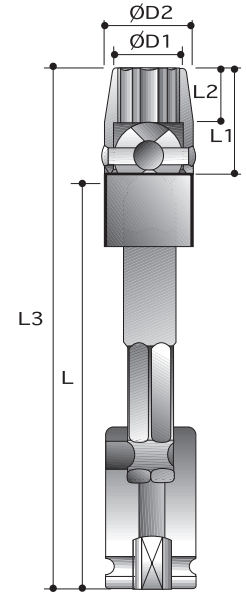

CAUTION: Always wear safety goggles when using impact equipment. Do not hold socket while in use.