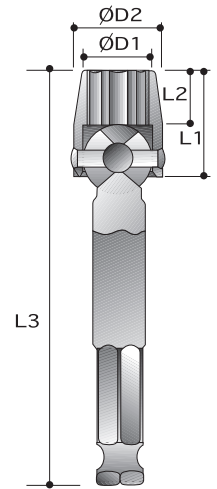

CAUTION: Always wear safety goggles when using impact equipment. Do not hold socket while in use.