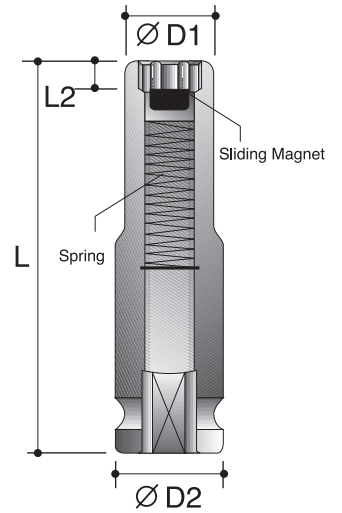

6-Point Sockets - Deep - With Slide Magnetic

Order No.	size	D2	D1	L2	L
		mm	mm	mm	mm
P6041R008	1/4"	19	12	3	55
P6041R010	5/16"	19	14	3	55
P6041R012	3/8"	19	15.7	4	55
P6041R014	7/16"	19	18	5	55
P6041R016	1/2"	19	20	5	55
P6041R018	9/16"	22	21.5	6	55
P6041R020	5/8"	22	24	6	55
P6041R022	11/16"	22	25.5	6	55
P6041R024	3/4"	22	27.5	7	55
P6051R006	6mm	19	11.5	3	55
P6051R007	7mm	19	12.5	3	55
P6051R008	8mm	19	14	3	55
P6051R009	9mm	19	15	4	55
P6051R010	10mm	19	16.5	4	55
P6051R011	11mm	19	17.5	5	55
P6051R012	12mm	19	19	5	55
P6051R013	13mm	22	20	5	55
P6051R014	14mm	22	21.5	6	55
P6051R015	15mm	22	22	6	55
P6051R016	16mm	22	24	6	55
P6051R017	17mm	22	25	6	55
P6051R018	18mm	22	26	7	55
P6051R019	19mm	22	27.5	7	55