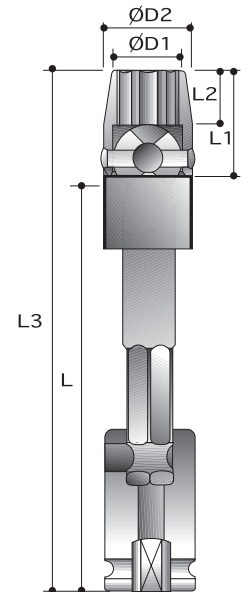

CAUTION: Always wear safety goggles when using impact equipment. Do not hold socket while in use.