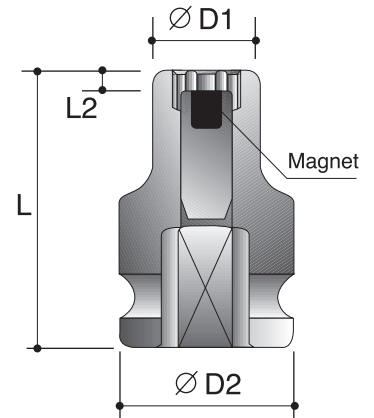

CAUTION: Always wear safety goggles when using impact equipment. Do not hold socket while in use.