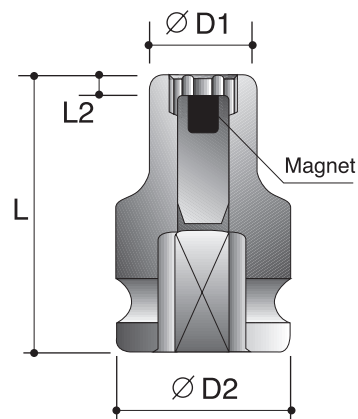

3/8"

Power Sockets

12-Point Sockets - Deep - With Slide Magnetic

Order No.	size	D2	D1	L2	L
		mm	mm	mm	mm
P6581S008	1/4"	19	11	4	55
P6581S010	5/16"	19	13	4	55
P6581S012	3/8"	19	15	5	55
P6581S014	7/16"	19	17.5	6	55
P6581S016	1/2"	20	20	6	55
P6581S018	9/16"	22	21.5	7	55
P6581S020	5/8"	22	24	7	55
P6581S022	11/16"	22	25.5	7	55
P6581S024	3/4"	22	27.5	8	55
<hr/>					
P6581R006	6mm	19	11	4	55
P6581R007	7mm	19	12	4	55
P6581R008	8mm	19	13	4	55
P6581R009	9mm	19	15	4	55
P6581R010	10mm	19	16.5	5	55
P6581R011	11mm	19	17.5	6	55
P6581R012	12mm	20	19	6	55
P6581R013	13mm	22	20	6	55
P6581R014	14mm	22	21.5	6	55
P6581R015	15mm	22	22	7	55
P6581R016	16mm	22	24	7	55
P6581R017	17mm	22	25	7	55
P6581R018	18mm	22	26	8	55
P6581R019	19mm	22	27.5	8	55

CAUTION: Always wear safety goggles when using impact equipment. Do not hold socket while in use.

1/2"

Power Sockets

12-Point Sockets - Deep - With Slide Magnetic

Order No.	size	D2	D1	L2	L
		mm	mm	mm	mm
P6582S010	5/16"	25	15	6	83
P6582S012	3/8"	25	17	6	83
P6582S014	7/16"	25	19	8	83
P6582S016	1/2"	25	21	9	83
P6582S018	9/16"	25	22.5	11	83
P6582S020	5/8"	28	25	11	83
P6582S022	11/16"	30	27	11	83
P6582S024	3/4"	30	29	13	83
P6582S026	13/16"	30	31	15	83
P6582S028	7/8"	30	32.5	15	90
P6582S030	15/16"	30	35	18	90
P6582S100	1"	30	37	18	90