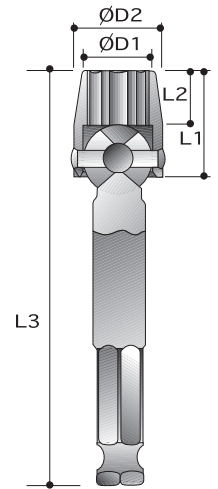

CAUTION: Always wear safety goggles when using impact equipment. Do not hold socket while in use.

11mm - 7/16" Hex Drive

Power Sockets

12-Point Universal Sockets - Extended Length

Order No.	size	D2	D1	L2	L1	L3
		mm	mm	mm	mm	mm
P62C85010	5/16	19.1	11.1	7.9	19.1	69
P62C85012	3/8	19.1	14.3	9.5	20.6	71
P62C85014	7/16	22.2	15.9	10.3	23.8	74
P62C85016	1/2	22.2	17.5	11.9	25.4	76
P62C85018	9/16	22.2	19.1	13.5	27.0	78
P62C85020	5/8	25.4	21.4	15.9	30.2	81
P62C85022	11/16	25.4	25.4	17.5	31.8	83
P62C85024	3/4	31.8	26.2	16.3	34.9	87
P62C85026	13/16	31.8	28.6	16.3	34.9	87
P62C85028	7/8	31.8	31.8	16.3	34.9	87
P62C85030	15/16	31.8	34.9	16.3	34.9	87
P62C86010	5/16	19.1	11.1	7.9	19.1	94
P62C86012	3/8	19.1	14.3	9.5	20.6	97
P62C86014	7/16	22.2	15.9	10.3	23.8	99
P62C86016	1/2	22.2	17.5	11.9	25.4	101
P62C86018	9/16	22.2	19.1	13.5	27.0	103
P62C86020	5/8	25.4	21.4	15.9	30.2	106
P62C86022	11/16	25.4	25.4	17.5	31.8	108
P62C86024	3/4	31.8	26.2	16.3	34.9	112
P62C86026	13/16	31.8	28.6	16.3	34.9	112
P62C86028	7/8	31.8	31.8	16.3	34.9	112
P62C86030	15/16	31.8	34.9	16.3	34.9	112
P62C87010	5/16	19.1	11.1	7.9	19.1	144
P62C87012	3/8	19.1	14.3	9.5	20.6	146
P62C87014	7/16	22.2	15.9	10.3	23.8	146
P62C87016	1/2	22.2	17.5	11.9	25.4	151
P62C87018	9/16	22.2	19.1	13.5	27.0	153
P62C87020	5/8	25.4	21.4	15.9	30.2	156
P62C87022	11/16	25.4	25.4	17.5	31.8	158
P62C87024	3/4	31.8	26.2	16.3	34.9	162
P62C87026	13/16	31.8	28.6	16.3	34.9	162
P62C87028	7/8	31.8	31.8	16.3	34.9	162
P62C87030	15/16	31.8	34.9	16.3	34.9	162