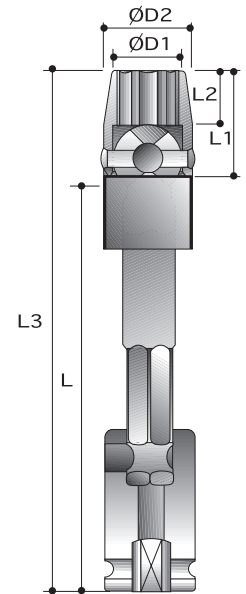

CAUTION: Always wear safety goggles when using impact equipment. Do not hold socket while in use.

1/2"

Power Sockets

12-Point Universal Sockets - Tension Type - Extended Length

Order No.	size	D2	D1	L2	L1	L	L3
		mm	mm	mm	mm	mm	mm
P6272US11	11mm	22.2	15.9	10.3	23.8	230	256
P6272US12	12mm	22.2	17.5	10.3	23.8	230	256
P6272US13	13mm	22.2	17.5	11.9	25.4	230	258
P6272US14	14mm	22.2	19.1	13.5	27.0	230	260
P6272US15	15mm	25.4	19.8	14.3	28.6	230	261
P6272US16	16mm	25.4	21.4	15.9	30.2	230	263
P6272US17	17mm	25.4	25.4	17.5	31.8	230	265
P6272US18	18mm	25.4	25.4	17.5	31.8	230	265
P6272US19	19mm	31.8	26.2	16.3	34.9	230	269
P6272US20	20mm	31.8	27.0	16.3	34.9	230	269
P6272US21	21mm	31.8	28.6	16.3	34.9	230	269
P6272US22	22mm	31.8	31.8	16.3	34.9	230	269
P6272US23	23mm	31.8	33.3	16.3	34.9	230	269
P6272US24	24mm	31.8	34.9	16.3	34.9	230	269
<hr/>							
P6272VS11	11mm	22.2	15.9	10.3	23.8	300	326
P6272VS12	12mm	22.2	17.5	10.3	23.8	300	326
P6272VS13	13mm	22.2	17.5	11.9	25.4	300	328
P6272VS14	14mm	22.2	19.1	13.5	27.0	300	330
P6272VS15	15mm	25.4	19.8	14.3	28.6	300	331
P6272VS16	16mm	25.4	21.4	15.9	30.2	300	333
P6272VS17	17mm	25.4	25.4	17.5	31.8	300	335
P6272VS18	18mm	25.4	25.4	17.5	31.8	300	335
P6272VS19	19mm	31.8	26.2	16.3	34.9	300	339
P6272VS20	20mm	31.8	27.0	16.3	34.9	300	339
P6272VS21	21mm	31.8	28.6	16.3	34.9	300	339
P6272VS22	22mm	31.8	31.8	16.3	34.9	300	339
P6272VS23	23mm	31.8	33.3	16.3	34.9	300	339
P6272VS24	24mm	31.8	34.9	16.3	34.9	300	339

1/4"~1"

Power Universal Joints

Order No.			D2	L	Male end
			mm	mm	Type
P6410A008	1/4"	1/4"	16	41	Steel Ball Retainer
P6410B008	1/4"	1/4"	16	41	Lock Pin Retainer
P6411A012	3/8"	3/8"	19	54	Steel Ball Retainer
P6411B012	3/8"	3/8"	19	54	Lock Pin Retainer
P6412A016	1/2"	1/2"	25	68	Steel Ball Retainer
P6412B016	1/2"	1/2"	25	68	Lock Pin Retainer
P6414A024	3/4"	3/4"	38	102	Steel Ball Retainer
P6414B024	3/4"	3/4"	38	102	Lock Pin Retainer
P6415A100	1"	1"	51	127	Steel Ball Retainer
P6415B100	1"	1"	51	127	Lock Pin Retainer