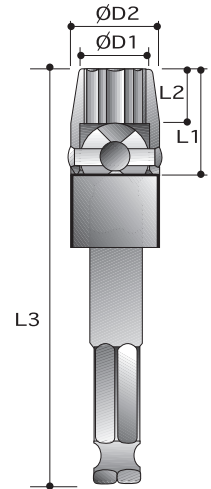

CAUTION: Always wear safety goggles when using impact equipment. Do not hold socket while in use.

11mm - 7/16" Hex Drive

Power Sockets

12-Point Universal Sockets - Tension Type - Extended Length

Order No.	size	D2	D1	L2	L1	L3
		mm	mm	mm	mm	mm
P62C85S10	5/16"	19.1	11.1	7.9	19.1	69
P62C85S12	3/8"	19.1	14.3	9.5	20.6	71
P62C85S14	7/16"	22.2	15.9	10.3	23.8	74
P62C85S16	1/2"	22.2	17.5	11.9	25.4	76
P62C85S18	9/16"	22.2	19.1	13.5	27.0	78
P62C85S20	5/8"	25.4	21.4	15.9	30.2	81
P62C85S22	11/16"	25.4	25.4	17.5	31.8	83
P62C85S24	3/4"	31.8	26.2	16.3	34.9	87
P62C85S26	13/16"	31.8	28.6	16.3	34.9	87
P62C85S28	7/8"	31.8	31.8	16.3	34.9	87
P62C85S30	15/16"	31.8	34.9	16.3	34.9	87
<hr/>						
P62C86S10	5/16"	19.1	11.1	7.9	19.1	94
P62C86S12	3/8"	19.1	14.3	9.5	20.6	97
P62C86S14	7/16"	22.2	15.9	10.3	23.8	99
P62C86S16	1/2"	22.2	17.5	11.9	25.4	101
P62C86S18	9/16"	22.2	19.1	13.5	27.0	103
P62C86S20	5/8"	25.4	21.4	15.9	30.2	106
P62C86S22	11/16"	25.4	25.4	17.5	31.8	108
P62C86S24	3/4"	31.8	26.2	16.3	34.9	112
P62C86S26	13/16"	31.8	28.6	16.3	34.9	112
P62C86S28	7/8"	31.8	31.8	16.3	34.9	112
P62C86S30	15/16"	31.8	34.9	16.3	34.9	112
<hr/>						
P62C87S10	5/16"	19.1	11.1	7.9	19.1	144
P62C87S12	3/8"	19.1	14.3	9.5	20.6	146
P62C87S14	7/16"	22.2	15.9	10.3	23.8	146
P62C87S16	1/2"	22.2	17.5	11.9	25.4	151
P62C87S18	9/16"	22.2	19.1	13.5	27.0	153
P62C87S20	5/8"	25.4	21.4	15.9	30.2	156
P62C87S22	11/16"	25.4	25.4	17.5	31.8	158
P62C87S24	3/4"	31.8	26.2	16.3	34.9	162
P62C87S26	13/16"	31.8	28.6	16.3	34.9	162
P62C87S28	7/8"	31.8	31.8	16.3	34.9	162
P62C87S30	15/16"	31.8	34.9	16.3	34.9	162