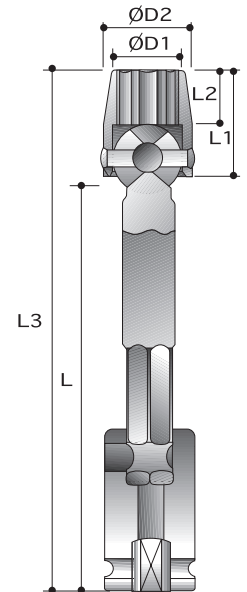

12-Point Universal Sockets - Extended Length

Order No.	size	D2	D1	L2	L1	L	L3
		mm	mm	mm	mm	mm	mm
P6261Q010	5/16"	19.1	11.1	7.9	19.1	75	96
P6261Q012	3/8"	19.1	14.3	9.5	20.6	75	98
P6261Q014	7/16"	22.2	15.9	10.3	23.8	75	101
P6261Q016	1/2"	22.2	17.5	11.9	25.4	75	103
P6261Q018	9/16"	22.2	19.1	13.5	27.0	75	105
P6261Q020	5/8"	25.4	21.4	15.9	30.2	75	108
P6261Q022	11/16"	25.4	25.4	17.5	31.8	75	110
P6261Q024	3/4"	31.8	26.2	16.3	34.9	75	114
P6261R010	5/16"	19.1	11.1	7.9	19.1	100	121
P6261R012	3/8"	19.1	14.3	9.5	20.6	100	123
P6261R014	7/16"	22.2	15.9	10.3	23.8	100	126
P6261R016	1/2"	22.2	17.5	11.9	25.4	100	128
P6261R018	9/16"	22.2	19.1	13.5	27.0	100	130
P6261R020	5/8"	25.4	21.4	15.9	30.2	100	133
P6261R022	11/16"	25.4	25.4	17.5	31.8	100	135
P6261R024	3/4"	31.8	26.2	16.3	34.9	100	139
P6261S010	5/16"	19.1	11.1	7.9	19.1	150	171
P6261S012	3/8"	19.1	14.3	9.5	20.6	150	173
P6261S014	7/16"	22.2	15.9	10.3	23.8	150	176
P6261S016	1/2"	22.2	17.5	11.9	25.4	150	178
P6261S018	9/16"	22.2	19.1	13.5	27.0	150	180
P6261S020	5/8"	25.4	21.4	15.9	30.2	150	183
P6261S022	11/16"	25.4	25.4	17.5	31.8	150	185
P6261S024	3/4"	31.8	26.2	16.3	34.9	150	189