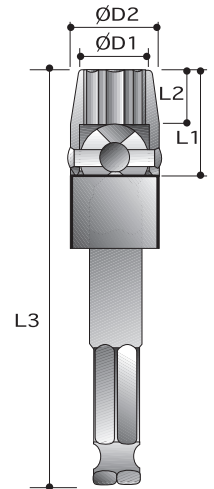

CAUTION: Always wear safety goggles when using impact equipment. Do not hold socket while in use.

11mm - 7/16" Hex Drive

Power Sockets

6-Point Universal Sockets - Tension Type - Extended Length

Order No.	size	D2	D1	L2	L1	L3
		mm	mm	mm	mm	mm
P62B85S10	10mm	19.1	15.1	9.5	20.6	71
P62B85S11	11mm	22.2	15.9	10.3	23.8	74
P62B85S12	12mm	22.2	17.5	10.3	23.8	74
P62B85S13	13mm	22.2	17.5	11.9	25.4	76
P62B85S14	14mm	22.2	19.1	13.5	27.0	78
P62B85S15	15mm	25.4	19.8	14.3	28.6	79
P62B85S16	16mm	25.4	21.4	15.9	30.2	81
P62B85S17	17mm	25.4	25.4	17.5	31.8	83
P62B85S18	18mm	25.4	25.4	17.5	31.8	83
P62B85S19	19mm	31.8	26.2	16.3	34.9	87
P62B85S20	20mm	31.8	27.0	16.3	34.9	87
P62B85S21	21mm	31.8	28.6	16.3	34.9	87
P62B85S22	22mm	31.8	31.8	16.3	34.9	87
P62B85S23	23mm	31.8	33.3	16.3	34.9	87
P62B85S24	24mm	31.8	34.9	16.3	34.9	87
<hr/>						
P62B86S10	10mm	19.1	15.1	9.5	20.6	96
P62B86S11	11mm	22.2	15.9	10.3	23.8	99
P62B86S12	12mm	22.2	17.5	10.3	23.8	99
P62B86S13	13mm	22.2	17.5	11.9	25.4	101
P62B86S14	14mm	22.2	19.1	13.5	27.0	103
P62B86S15	15mm	25.4	19.8	14.3	28.6	104
P62B86S16	16mm	25.4	21.4	15.9	30.2	106
P62B86S17	17mm	25.4	25.4	17.5	31.8	108
P62B86S18	18mm	25.4	25.4	17.5	31.8	108
P62B86S19	19mm	31.8	26.2	16.3	34.9	112
P62B86S20	20mm	31.8	27.0	16.3	34.9	112
P62B86S21	21mm	31.8	28.6	16.3	34.9	112
P62B86S22	22mm	31.8	31.8	16.3	34.9	112
P62B86S23	23mm	31.8	33.3	16.3	34.9	112
P62B86S24	24mm	31.8	34.9	16.3	34.9	112
<hr/>						
P62B87S10	10mm	19.1	15.1	9.5	20.6	146
P62B87S11	11mm	22.2	15.9	10.3	23.8	149
P62B87S12	12mm	22.2	17.5	10.3	23.8	149
P62B87S13	13mm	22.2	17.5	11.9	25.4	151
P62B87S14	14mm	22.2	19.1	13.5	27.0	153
P62B87S15	15mm	25.4	19.8	14.3	28.6	154
P62B87S16	16mm	25.4	21.4	15.9	30.2	156
P62B87S17	17mm	25.4	25.4	17.5	31.8	158
P62B87S18	18mm	25.4	25.4	17.5	31.8	158
P62B87S19	19mm	31.8	26.2	16.3	34.9	152
P62B87S20	20mm	31.8	27.0	16.3	34.9	152
P62B87S21	21mm	31.8	28.6	16.3	34.9	152
P62B87S22	22mm	31.8	31.8	16.3	34.9	152
P62B87S23	23mm	31.8	33.3	16.3	34.9	152
P62B87S24	24mm	31.8	34.9	16.3	34.9	152