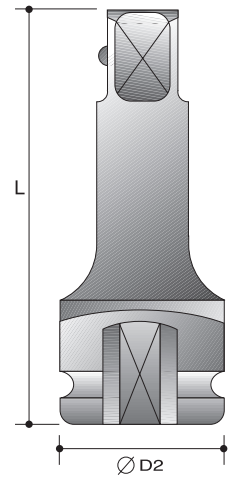

CAUTION: Always wear safety goggles when using impact equipment. Do not hold socket while in use.

1/4"

Surface Drive Power Sockets

6-Point Sockets - Deep - With Slide Magnetic

Order No.	size	D2	D1	L2	L
		mm	mm	mm	mm
P6340S006	3/16"	13	8.5	6	50
P6340S007	7/32"	13	9.5	6	50
P6340S008	1/4"	13	10.3	7	50
P6340S009	9/32"	13	11.3	7	50
P6340S010	5/16"	13	12.5	9	50
P6340S011	11/32"	13	13.8	9	50
P6340S012	3/8"	13	15	9	50
P6340S014	7/16"	13	16.3	9	50
P6340S016	1/2"	13	18.8	9	50
P6340S018	9/16"	13	20	9	50
<hr/>					
P6340R050	5mm	13	8.8	6	50
P6340R055	5.5mm	13	9.5	6	50
P6340R060	6mm	13	10	7	50
P6340R070	7mm	13	11.3	7	50
P6340R080	8mm	13	12.5	9	50
P6340R090	9mm	13	13.8	9	50
P6340R100	10mm	13	15	9	50
P6340R110	11mm	13	16.3	9	50
P6340R120	12mm	13	17	9	50
P6340R130	13mm	13	18.8	9	50
P6340R140	14mm	13	20	9	50
P6340R150	15mm	13	21	9	50

3/8"~1"

Power Extension Bars

Order No.			D2	L	Male end
			mm	mm	Type
P64511125	3/8"	3/8"	19	125	Steel Ball Retainer
P64511250	3/8"	3/8"	19	250	Steel Ball Retainer
P64512125	3/8"	3/8"	19	125	Pin Hole
P64512250	3/8"	3/8"	19	250	Pin Hole
P64514125	3/8"	3/8"	19	125	Lock Pin Retainer
P64514250	3/8"	3/8"	19	250	Lock Pin Retainer
P64521125	1/2"	1/2"	25	125	Steel Ball Retainer
P64521250	1/2"	1/2"	25	250	Steel Ball Retainer
P64522125	1/2"	1/2"	25	125	Pin Hole
P64522250	1/2"	1/2"	25	250	Pin Hole
P64524125	1/2"	1/2"	25	125	Lock Pin Retainer
P64524250	1/2"	1/2"	25	250	Lock Pin Retainer
P64541200	3/4"	3/4"	44	200	Steel Ball Retainer
P64542200	3/4"	3/4"	44	200	Pin Hole
P64544200	3/4"	3/4"	44	200	Lock Pin Retainer
P64551200	1"	1"	54	200	Steel Ball Retainer
P64552200	1"	1"	54	200	Pin Hole
P64554200	1"	1"	54	200	Lock Pin Retainer