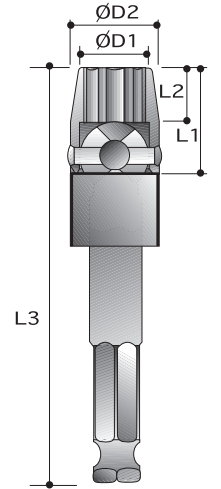

CAUTION: Always wear safety goggles when using impact equipment. Do not hold socket while in use.

11mm - 7/16" Hex Drive

Power Sockets

6-Point Universal Sockets - Tension Type - Extended Length

Order No.	size	D2 mm	D1 mm	L2 mm	L1 mm	L3 mm
P62A85S10	5/16"	19.1	11.1	7.9	19.1	69
P62A85S12	3/8"	19.1	14.3	9.5	20.6	71
P62A85S14	7/16"	22.2	15.9	10.3	23.8	74
P62A85S16	1/2"	22.2	17.5	11.9	25.4	76
P62A85S18	9/16"	22.2	19.1	13.5	27.0	78
P62A85S20	5/8"	25.4	21.4	15.9	30.2	81
P62A85S22	11/16"	25.4	25.4	17.5	31.8	83
P62A85S24	3/4"	31.8	26.2	16.3	34.9	87
P62A85S26	13/16"	31.8	28.6	16.3	34.9	87
P62A85S28	7/8"	31.8	31.8	16.3	34.9	87
P62A85S30	15/16"	31.8	34.9	16.3	34.9	87
P62A86S10	5/16"	19.1	11.1	7.9	19.1	94
P62A86S12	3/8"	19.1	14.3	9.5	20.6	97
P62A86S14	7/16"	22.2	15.9	10.3	23.8	99
P62A86S16	1/2"	22.2	17.5	11.9	25.4	101
P62A86S18	9/16"	22.2	19.1	13.5	27.0	103
P62A86S20	5/8"	25.4	21.4	15.9	30.2	106
P62A86S22	11/16"	25.4	25.4	17.5	31.8	108
P62A86S24	3/4"	31.8	26.2	16.3	34.9	112
P62A86S26	13/16"	31.8	28.6	16.3	34.9	112
P62A86S28	7/8"	31.8	31.8	16.3	34.9	112
P62A86S30	15/16"	31.8	34.9	16.3	34.9	112
P62A87S10	5/16"	19.1	11.1	7.9	19.1	144
P62A87S12	3/8"	19.1	14.3	9.5	20.6	146
P62A87S14	7/16"	22.2	15.9	10.3	23.8	146
P62A87S16	1/2"	22.2	17.5	11.9	25.4	151
P62A87S18	9/16"	22.2	19.1	13.5	27.0	153
P62A87S20	5/8"	25.4	21.4	15.9	30.2	156
P62A87S22	11/16"	25.4	25.4	17.5	31.8	158
P62A87S24	3/4"	31.8	26.2	16.3	34.9	162
P62A87S26	13/16"	31.8	28.6	16.3	34.9	162
P62A87S28	7/8"	31.8	31.8	16.3	34.9	162
P62A87S30	15/16"	31.8	34.9	16.3	34.9	162