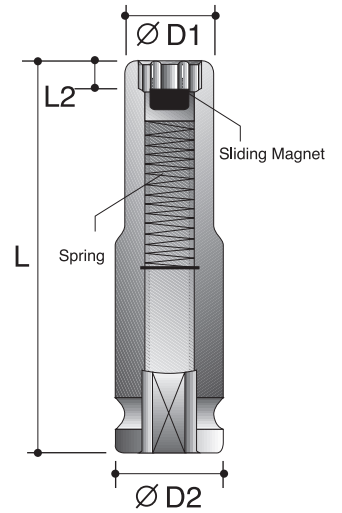

1/2"

Power Sockets

12-Point Sockets - Deep - With Slide Magnetic

Order No.	size	D2	D1	L2	L
		mm	mm	mm	mm
P6582S010	5/16"	25	15	6	83
P6582S012	3/8"	25	17	6	83
P6582S014	7/16"	25	19	8	83
P6582S016	1/2"	25	21	9	83
P6582S018	9/16"	25	22.5	11	83
P6582S020	5/8"	28	25	11	83
P6582S022	11/16"	30	27	11	83
P6582S024	3/4"	30	29	13	83
P6582S026	13/16"	30	31	15	83
P6582S028	7/8"	30	32.5	15	90
P6582S030	15/16"	30	35	18	90
P6582S100	1"	30	37	18	90

P6582R008	8mm	25	15	6	83
P6582R009	9mm	25	16	6	83
P6582R010	10mm	25	17.5	7	83
P6582R011	11mm	25	19	8	83
P6582R012	12mm	25	20	9	83
P6582R013	13mm	25	21	9	83
P6582R014	14mm	25	22.5	11	83
P6582R015	15mm	30	23.5	11	83
P6582R016	16mm	30	25	11	83
P6582R017	17mm	30	26.5	11	83
P6582R018	18mm	30	27.5	13	83
P6582R019	19mm	30	29	13	83
P6582R020	20mm	30	30	13	83
P6582R021	21mm	30	31	15	83
P6582R022	22mm	30	32.5	15	90
P6582R024	24mm	30	35	18	90