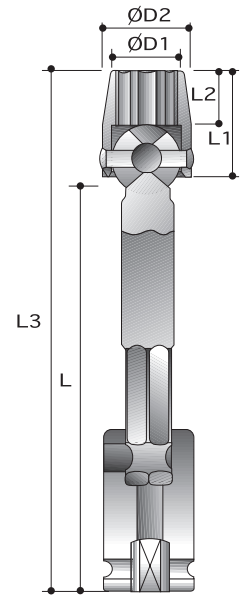

CAUTION: Always wear safety goggles when using impact equipment. Do not hold socket while in use.

3/8"

Power Sockets

12-Point Universal Sockets - Extended Length

Order No.	size	D2	D1	L2	L1	L	L3
		mm	mm	mm	mm	mm	mm
P6271Q008	8mm	19.1	11.1	7.9	19.1	75	96
P6271Q009	9mm	19.1	14.3	9.5	20.6	75	98
P6271Q010	10mm	19.1	15.1	9.5	20.6	75	98
P6271Q011	11mm	22.2	15.9	10.3	23.8	75	101
P6271Q012	12mm	22.2	17.5	10.3	23.8	75	101
P6271Q013	13mm	22.2	17.5	11.9	25.4	75	103
P6271Q014	14mm	22.2	19.1	13.5	27.0	75	105
P6271Q015	15mm	25.4	19.8	14.3	28.6	75	106
P6271Q016	16mm	25.4	21.4	15.9	30.2	75	108
P6271Q017	17mm	25.4	25.4	17.5	31.8	75	110
P6271Q018	18mm	25.4	25.4	17.5	31.8	75	110
P6271Q019	19mm	31.8	26.2	16.3	34.9	75	114
<hr/>							
P6271R008	8mm	19.1	11.1	7.9	19.1	100	121
P6271R009	9mm	19.1	14.3	9.5	20.6	100	123
P6271R010	10mm	19.1	15.1	9.5	20.6	100	123
P6271R011	11mm	22.2	15.9	10.3	23.8	100	126
P6271R012	12mm	22.2	17.5	10.3	23.8	100	126
P6271R013	13mm	22.2	17.5	11.9	25.4	100	128
P6271R014	14mm	22.2	19.1	13.5	27.0	100	130
P6271R015	15mm	25.4	19.8	14.3	28.6	100	131
P6271R016	16mm	25.4	21.4	15.9	30.2	100	133
P6271R017	17mm	25.4	25.4	17.5	31.8	100	135
P6271R018	18mm	25.4	25.4	17.5	31.8	100	135
P6271R019	19mm	31.8	26.2	16.3	34.9	100	139
<hr/>							
P6271S008	8mm	19.1	11.1	7.9	19.1	150	171
P6271S009	9mm	19.1	14.3	9.5	20.6	150	173
P6271S010	10mm	19.1	15.1	9.5	20.6	150	173
P6271S011	11mm	22.2	15.9	10.3	23.8	150	176
P6271S012	12mm	22.2	17.5	10.3	23.8	150	176
P6271S013	13mm	22.2	17.5	11.9	25.4	150	178
P6271S014	14mm	22.2	19.1	13.5	27.0	150	180
P6271S015	15mm	25.4	19.8	14.3	28.6	150	181
P6271S016	16mm	25.4	21.4	15.9	30.2	150	183
P6271S017	17mm	25.4	25.4	17.5	31.8	150	185
P6271S018	18mm	25.4	25.4	17.5	31.8	150	185
P6271S019	19mm	31.8	26.2	16.3	34.9	150	189