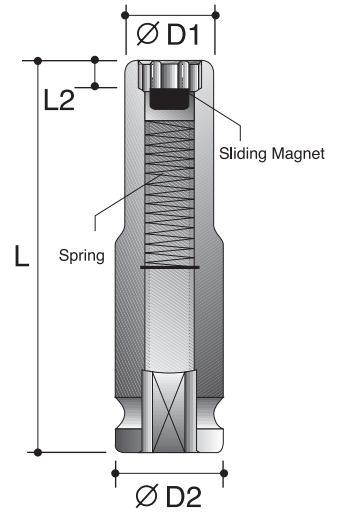

CAUTION: Always wear safety goggles when using impact equipment. Do not hold socket while in use.

1/4"

Power Sockets

6-Point Sockets - Deep - With Slide Magnetic

Order No.	size	D2	D1	L2	L
		mm	mm	mm	mm
P6040R006	3/16"	13	8.5	3	50
P6040R007	7/32"	13	9.5	3	50
P6040R008	1/4"	13	10.3	3	50
P6040R009	9/32"	13	11.3	3	50
P6040R010	5/16"	13	12.5	3	50
P6040R011	11/32"	13	13.8	4	50
P6040R012	3/8"	13	15	4	50
P6040R014	7/16"	13	16.3	5	50
P6040R016	1/2"	13	18.8	5	50
<hr/>					
P6050R050	5mm	13	8.8	3	50
P6050R055	5.5mm	13	9.5	3	50
P6050R060	6mm	13	10	3	50
P6050R070	7mm	13	11.3	3	50
P6050R080	8mm	13	12.5	3	50
P6050R090	9mm	13	13.8	4	50
P6050R100	10mm	13	15	4	50
P6050R110	11mm	13	16.3	5	50
P6050R120	12mm	13	17	5	50
P6050R130	13mm	13	18.8	5	50