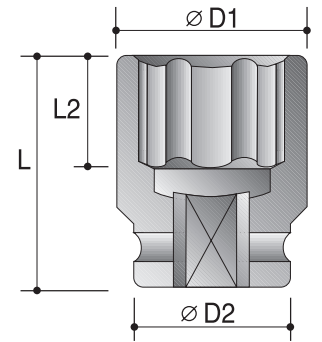

6-Point Sockets

Order No.	size	D2	D1	L2	L
		mm	mm	mm	mm
P63410008	1/4"	19	11.5	4	32
P63410010	5/16"	19	13.8	8	32
P63410012	3/8"	19	15.5	8	32
P63410014	7/16"	19	17.5	9	32
P63410016	1/2"	22	20	9	32
P63410018	9/16"	22	22	11	32
P63410020	5/8"	22	24	11	32
P63410022	11/16"	22	26	11	32
P63410024	3/4"	22	28	11	32
P63415008	8mm	19	13.8	8	32
P63415009	9mm	19	15	8	32
P63415010	10mm	19	16	8	32
P63415011	11mm	19	17.5	9	32
P63415012	12mm	19	19	9	32
P63415013	13mm	22	20	9	32
P63415014	14mm	22	22	9	32
P63415015	15mm	22	22	11	32
P63415016	16mm	22	24	11	32
P63415017	17mm	22	25	11	32
P63415018	18mm	22	26	11	32
P63415019	19mm	22	28	11	32