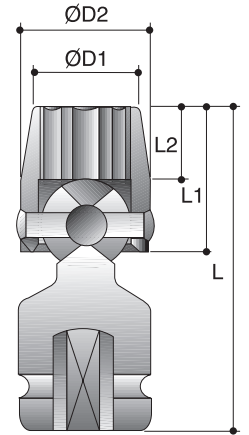

CAUTION: Always wear safety goggles when using impact equipment. Do not hold socket while in use.