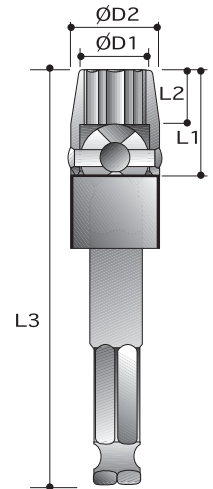

CAUTION: Always wear safety goggles when using impact equipment. Do not hold socket while in use.