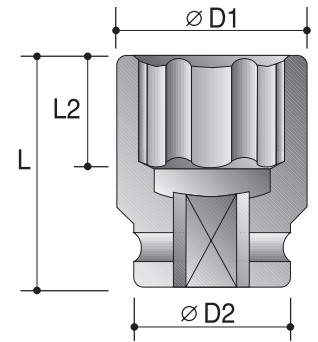

CAUTION: Always wear safety goggles when using impact equipment. Do not hold socket while in use.

6-Point Sockets - Deep

Order No.	size	D2	D1	L2	L
		mm	mm	mm	mm
P63412010	5/16"	19	13.8	12	80
P63412012	3/8"	19	15.5	12	80
P63412014	7/16"	19	17.5	25	80
P63412016	1/2"	22	20	25	80
P63412018	9/16"	22	22	25	80
P63412020	5/8"	22	24	25	80
P63412022	11/16"	22	26	25	80
P63412024	3/4"	22	28	25	80
<hr/>					
P63417008	8mm	19	13.8	12	80
P63417009	9mm	19	15	12	80
P63417010	10mm	19	16	12	80
P63417011	11mm	19	17.5	25	80
P63417012	12mm	19	19	25	80
P63417013	13mm	22	20	25	80
P63417014	14mm	22	22	25	80
P63417015	15mm	22	22	25	80
P63417016	16mm	22	24	25	80
P63417017	17mm	22	25	25	80
P63417018	18mm	22	26	25	80
P63417019	19mm	22	28	25	80

1/2"

Surface Drive Power Sockets

6-Point Sockets

Order No.	size	D2	D1	L2	L
		mm	mm	mm	mm
P63420012	3/8"	25	17	12	38
P63420014	7/16"	25	18.7	12	38
P63420016	1/2"	25	21	12	38
P63420018	9/16"	25	23	12	38
P63420020	5/8"	30	25	12	38
P63420022	11/16"	30	27	13	38
P63420024	3/4"	30	28.7	13	38
P63420026	13/16"	30	30	13	38
P63420028	7/8"	30	32	13	38
P63420030	15/16"	30	35	20	45
P63420100	1"	30	38	22	50
P63420102	1-1/16"	30	38.7	22	50
P63420104	1-1/8"	30	40	22	50
P63420106	1-3/16"	30	42	22	50
P63420108	1-1/4"	30	44	22	50
<hr/>					
P63425010	10mm	25	17.5	12	38
P63425011	11mm	25	18.7	12	38
P63425012	12mm	25	20	12	38
P63425013	13mm	25	21	12	38
P63425014	14mm	25	22.5	12	38
P63425015	15mm	30	23.7	12	38
P63425016	16mm	30	25	12	38
P63425017	17mm	30	26	13	38
P63425018	18mm	30	27.5	13	38
P63425019	19mm	30	28.7	13	38
P63425020	20mm	30	30	13	38
P63425021	21mm	30	30	13	38
P63425022	22mm	30	32	13	38
P63425024	24mm	30	35	20	45
P63425026	26mm	30	38	22	50
P63425027	27mm	30	38.7	22	50
P63425030	30mm	30	42	22	50
P63425032	32mm	30	44	22	50