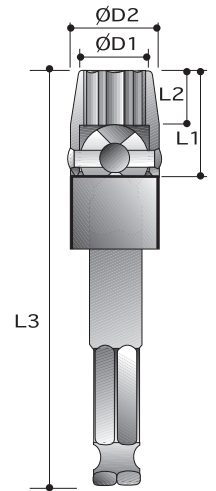

CAUTION: Always wear safety goggles when using impact equipment. Do not hold socket while in use.