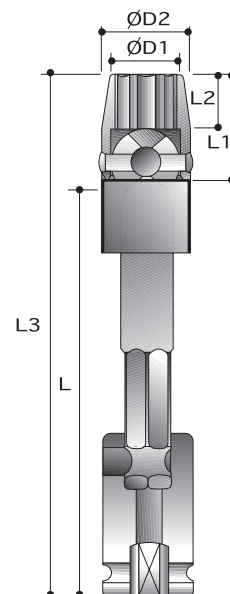

CAUTION: Always wear safety goggles when using impact equipment. Do not hold socket while in use.