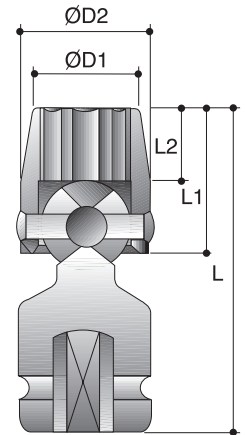

3/8"~1"

Power Extension Bars

Order No.			D2	L	Male end
			mm	mm	Type
P64511125	3/8"	3/8"	19	125	Steel Ball Retainer
P64511250	3/8"	3/8"	19	250	Steel Ball Retainer
P64512125	3/8"	3/8"	19	125	Pin Hole
P64512250	3/8"	3/8"	19	250	Pin Hole
P64514125	3/8"	3/8"	19	125	Lock Pin Retainer
P64514250	3/8"	3/8"	19	250	Lock Pin Retainer
P64521125	1/2"	1/2"	25	125	Steel Ball Retainer
P64521250	1/2"	1/2"	25	250	Steel Ball Retainer
P64522125	1/2"	1/2"	25	125	Pin Hole
P64522250	1/2"	1/2"	25	250	Pin Hole
P64524125	1/2"	1/2"	25	125	Lock Pin Retainer
P64524250	1/2"	1/2"	25	250	Lock Pin Retainer
P64541200	3/4"	3/4"	44	200	Steel Ball Retainer
P64542200	3/4"	3/4"	44	200	Pin Hole
P64544200	3/4"	3/4"	44	200	Lock Pin Retainer
P64551200	1"	1"	54	200	Steel Ball Retainer
P64552200	1"	1"	54	200	Pin Hole
P64554200	1"	1"	54	200	Lock Pin Retainer

Lock Pin Retainer

Pin Hole

Steel Ball Retainer

CAUTION: Always wear safety goggles when using impact equipment. Do not hold socket while in use.

6-Point Universal Sockets

Order No.	size	D2	D1	L2	L1	L
		mm	mm	mm	mm	mm
P6221H010	5/16"	19.1	11.1	7.9	19.1	46
P6221H012	3/8"	19.1	14.3	9.5	20.6	48
P6221H014	7/16"	22.2	15.9	10.3	23.8	51
P6221H016	1/2"	22.2	17.5	11.9	25.4	52
P6221H018	9/16"	22.2	19.1	13.5	27	54
P6221H020	5/8"	25.4	21.4	15.9	30.2	58
P6221H022	11/16"	25.4	25.4	17.5	31.8	59
P6221H024	3/4"	31.8	26.2	16.3	34.9	62
<hr/>						
P6231H008	8mm	19.1	11.1	7.9	19.1	46
P6231H009	9mm	19.1	14.3	9.5	20.6	48
P6231H010	10mm	19.1	15.1	9.5	20.6	48
P6231H011	11mm	22.2	15.9	10.3	23.8	51
P6231H012	12mm	22.2	17.5	10.3	23.8	51
P6231H013	13mm	22.2	17.5	11.9	25.4	52
P6231H014	14mm	22.2	19.1	13.5	27	54
P6231H015	15mm	25.4	19.8	14.3	28.6	56
P6231H016	16mm	25.4	21.4	15.9	30.2	58
P6231H017	17mm	25.4	25.4	17.5	31.8	59
P6231H018	18mm	25.4	25.4	17.5	31.8	59
P6231H019	19mm	31.8	26.2	16.3	34.9	62