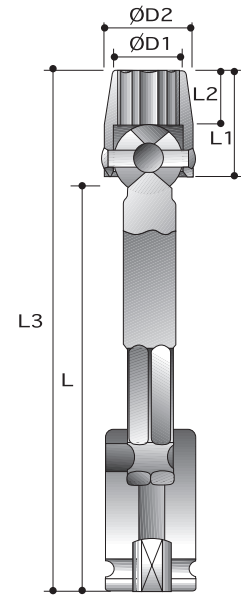

12-Point Universal Sockets - Extended Length

Order No.	size	D2	D1	L2	L1	L	L3
		mm	mm	mm	mm	mm	mm
P6262Q014	7/16"	22.2	15.9	10.3	23.8	75	101
P6262Q016	1/2"	22.2	17.5	11.9	25.4	75	103
P6262Q018	9/16"	22.2	19.1	13.5	27.0	75	105
P6262Q020	5/8"	25.4	21.4	15.9	30.2	75	108
P6262Q022	11/16"	25.4	25.4	17.5	31.8	75	110
P6262Q024	3/4"	31.8	26.2	16.3	34.9	75	114
P6262Q026	13/16"	31.8	28.6	16.3	34.9	75	114
P6262Q028	7/8"	31.8	31.8	16.3	34.9	75	114
P6262Q030	15/16"	31.8	34.9	16.3	34.9	75	114
P6262R014	7/16"	22.2	15.9	10.3	23.8	100	126
P6262R016	1/2"	22.2	17.5	11.9	25.4	100	128
P6262R018	9/16"	22.2	19.1	13.5	27.0	100	130
P6262R020	5/8"	25.4	21.4	15.9	30.2	100	133
P6262R022	11/16"	25.4	25.4	17.5	31.8	100	135
P6262R024	3/4"	31.8	26.2	16.3	34.9	100	139
P6262R026	13/16"	31.8	28.6	16.3	34.9	100	139
P6262R028	7/8"	31.8	31.8	16.3	34.9	100	139
P6262R030	15/16"	31.8	34.9	16.3	34.9	100	139
P6262S014	7/16"	22.2	15.9	10.3	23.8	150	176
P6262S016	1/2"	22.2	17.5	11.9	25.4	150	178
P6262S018	9/16"	22.2	19.1	13.5	27.0	150	180
P6262S020	5/8"	25.4	21.4	15.9	30.2	150	183
P6262S022	11/16"	25.4	25.4	17.5	31.8	150	185
P6262S024	3/4"	31.8	26.2	16.3	34.9	150	189
P6262S026	13/16"	31.8	28.6	16.3	34.9	150	189
P6262S028	7/8"	31.8	31.8	16.3	34.9	150	189
P6262S030	15/16"	31.8	34.9	16.3	34.9	150	189