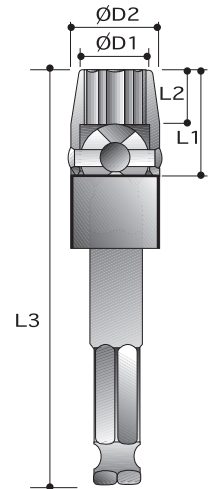

CAUTION: Always wear safety goggles when using impact equipment. Do not hold socket while in use.