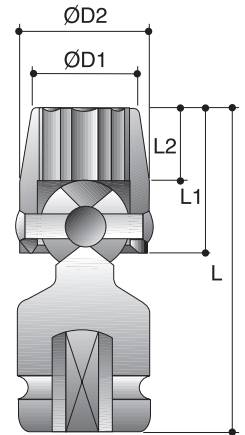

CAUTION: Always wear safety goggles when using impact equipment. Do not hold socket while in use.

1/2"

Power Sockets

12-Point Universal Sockets

Order No.	size	D2	D1	L2	L1	L
		mm	mm	mm	mm	mm
P6262H014	7/16"	22.2	15.9	10.3	23.8	57
P6262H016	1/2"	22.2	17.5	11.9	25.4	58
P6262H018	9/16"	22.2	19.1	13.5	27	60
P6262H020	5/8"	25.4	21.4	15.9	30.2	64
P6262H022	11/16"	25.4	25.4	17.5	31.8	66
P6262H024	3/4"	31.8	26.2	16.3	34.9	73
P6262H026	13/16"	31.8	28.6	16.3	34.9	73
P6262H028	7/8"	31.8	31.8	16.3	34.9	73
P6262H030	15/16"	31.8	34.9	16.3	34.9	73
<hr/>						
P6272H010	10mm	22.2	14.3	8.7	22.2	55
P6272H011	11mm	22.2	15.9	10.3	23.8	57
P6272H012	12mm	22.2	17.5	10.3	23.8	57
P6272H013	13mm	22.2	17.5	11.9	25.4	58
P6272H014	14mm	22.2	19.1	13.5	27	60
P6272H015	15mm	25.4	19.8	14.3	28.6	62
P6272H016	16mm	25.4	21.4	15.9	30.2	64
P6272H017	17mm	25.4	25.4	17.5	31.8	66
P6272H018	18mm	25.4	25.4	17.5	31.8	66
P6272H019	19mm	31.8	26.2	16.3	34.9	73
P6272H020	20mm	31.8	27	16.3	34.9	73
P6272H021	21mm	31.8	28.6	16.3	34.9	73
P6272H022	22mm	31.8	31.8	16.3	34.9	73
P6272H023	23mm	31.8	33.3	16.3	34.9	73
P6272H024	24mm	31.8	34.9	16.3	34.9	73